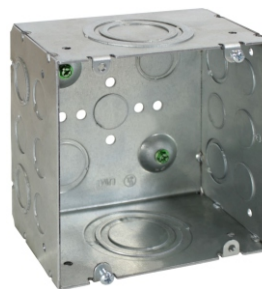

SPECIFICATION & FEATURES 5" SQUARE BOXES AND COVERS

DESCRIPTION:

Orbit Industries' selection of 5" Square Boxes and Accessories provides the capacity needed to handle modern-day hospital, commercial, government, university and other data installations. Up to 71.8 cubic inches of capacity allow for an easier installation of high-speed cable, resulting in reduced labor costs and cable stress.

CERTIFICATION:

*UL File E227970 Listed

FEATURES:

- More than double the capacity of standard 4" square boxes
- Increased capacity easily meets minimum bend radius requirements for an easier installation
- Extra space in the box reduces the chance of short circuits and ground faults due to cramped spaces and cable stress
- Can store the BICSI-recommended slack cable loop, allowing for easy access and cable termination by a single technician
- Supports all current copper CAT and fiber optic cables in addition to predicted cable size increases
- Suitable brackets allow the T5B to use a 4" ring, reducing material costs
- Available in blue for data applications