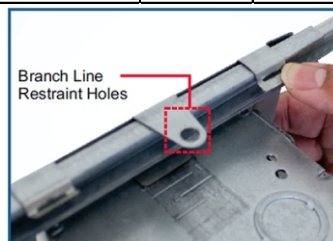

SPECIFICATION & FEATURES

UNIVERSAL MOUNTING INTERNAL ADJUSTMENT BOXES

DESCRIPTION:

Orbit's Universal Mounting Internal Adjustment Boxes (UMIAB Series) are 4" Sq. Boxes with a built-in adapter for mounting and adjusting the box to fit various Electrical or Fire Life Safety applications. Built-in adapter allows for adjustment of the UMIAB-35's from 1/2" to 1-1/2" and the UMIAB-25's from 1/2" to 1-1/4", ensuring devices sit flush with wall surfaces. UMIAB's mount direct to stud frames. Mount UMIAB's between studs or joists with Orbit's SSB-T5; or between drop ceiling grids with SSB-TBAR. Internal Adjustment allows for box adjustment both before or after dry wall installation. FA-UMIAB-25 are powder coated red for quick identification of FA devices.

CERTIFICATION:

UL file E227970, conforms to UL 514A

FEATURES:

- The Best Way to mount Extra Deep 4" Square Boxes
- Internal adjustment screws allow the box to be adjusted before and after dry wall installation
- Built-In Internal Adjustment from 1/2" to 1-1/2" for the UMIAB-35's and 1/2" to 1-1/4" for UMIAB-25's
- UMIAB-25's ideal for use with 2-1/2" Deep Wall Studs
- Can be mounted directly to studs or snapped onto SSB-T5 for between stud or overhead/hard lid applications and SSB-TBAR for drop ceiling applications
- Available in a Red Finish as the FA-UMIAB-25 for Fire Alarm Installations
- Ideal for Life Safety systems rough-in
- Engraved depth stamp on box allows for depth measurement without requiring additional measuring tools
- Branch Line Restraint holes
- Material: 16 GA Sheet Steel
- Mfg. Process: Welded

CONFIGURATION DATA:

Cat. No.	Description	Box Depth	Cu. In.	Adj. Range	KO Sides	KO Bottom	Std. Pkg.
UMIAB-25	Internal Adj. 4" Sq. Box	2-1/2"	36.0	1/2" - 1-1/4"	(4) - 1/2", (4) - MKO	(4) - CKO	10
FA-UMIAB-25	Internal Adj. 4" Sq. Box, Red Powder Coat Finish						10
UMIAB-35	Internal Adj. 4" Sq. Box	3-1/2"	46.0	1/2" - 1-1/2"	(12) - CKO	(4) - CKO	10