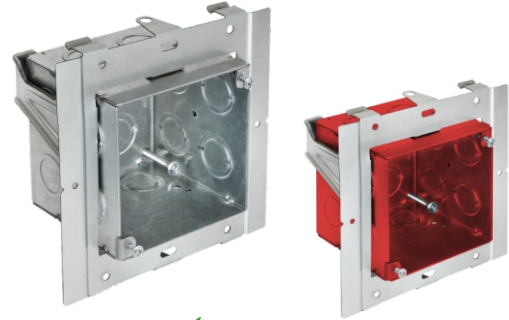

SPECIFICATION & FEATURES

UNIVERSAL MOUNTING INTERNAL ADJUSTMENT BOXES

DESCRIPTION:

Orbit's Universal Mounting Internal Adjustment Boxes (UMIAB Series) are 4" Sq. Boxes with a built-in adapter for mounting and adjusting the box to fit various Electrical or Fire Life Safety applications. Built-in adapter allows for adjustment of the UMIAB-35's from 1/2" to 1-1/2" and the UMIAB-25's from 1/2" to 1-1/4", ensuring devices sit flush with wall surfaces. UMIAB's mount direct to stud frames. Mount UMIAB's between studs or joists with Orbit's SSB-T5; or between drop ceiling grids with SSB-TBAR. Internal Adjustment allows for box adjustment both before or after dry wall installation. FA-UMIAB-25 are powder coated red for quick identification of FA devices.

CERTIFICATION:

UL file E227970, conforms to UL 514A

FEATURES:

- The Best Way to mount Extra Deep 4" Square Boxes
- Internal adjustment screws allow the box to be adjusted before and after dry wall installation
- Built-In Internal Adjustment from 1/2" to 1-1/2" for the UMIAB-35's and 1/2" to 1-1/4" for UMIAB-25's
- UMIAB-25's ideal for use with 2-1/2" Deep Wall Studs
- Can be mounted directly to studs or snapped onto SSB-T5 for between stud or overhead/hard lid applications and SSB-TBAR for drop ceiling applications
- Available in a Red Finish as the FA-UMIAB-25 for Fire Alarm Installations
- Ideal for Life Safety systems rough-in
- Engraved depth stamp on box allows for depth measurement without requiring additional measuring tools
- Branch Line Restraint holes
- Material: 16 GA Sheet Steel
- Mfg. Process: Welded

CONFIGURATION DATA:

Cat. No.	Description	Box Depth	Cu. In.	Adj. Range	KO Sides	KO Bottom	Std. Pkg.
UMIAB-25	Internal Adj. 4" Sq. Box	2-1/2"	36.0	1/2" - 1-1/4"	(4) - 1/2", (4) - MKO	(4) - CKO	10
FA-UMIAB-25	Internal Adj. 4" Sq. Box, Red Powder Coat Finish						10
UMIAB-35	Internal Adj. 4" Sq. Box	3-1/2"	46.0	1/2" - 1-1/2"	(12) - CKO	(4) - CKO	10