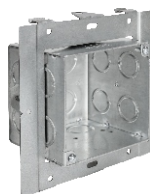

CONFIGURATION DATA:

Cat. No.	Description	Std.Pkg.
UMAB	4S Box 3-1/2" Deep, Adjustable Up to 1-1/2"	10
FA-UMAB	Fire Alarm 4S Box 3-1/2 Deep, Adjustable Up to 1-1/2"	10

UMAB