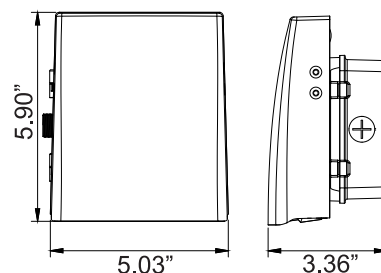

LWP25 12W

Descriptions

The LWP25 is a slim architectural LED wall pack with a unique pivoting head, which adjusts from 0° to 90° angles. The LWP25's adjustable head allows users to aim light precisely before and after installation. Ideal for illuminating outdoor walkways, landscapes and building perimeters. The LWP25 LED wallpack is also easy to install, and fastens to most 30 or 40 junction boxes. A 120V or 277V Photocell is optional. DLC Listed. UL Listed for Wet Locations.

General Specifications

	Spec	LWP25-12W-CW	LWP25-12W-WW
Electrical	Input Voltage	120~277V	
	Input Power	12W	
	Power Factor	> 0.9	
Light Output	Total Lumens	1280 lm	1211 lm
	Efficacy	103 lm/W	98 lm/W
	CRI	80+	
	Color Temp.	5000K	3000K
	BUG	B1-U0-G0	B1-U0-G0
	Distribution Type	TYPE II	TYPE II
Physical	Equivalent	50W	50W
	Housing	ADC12 Die Cast Aluminum	
	Finish	UV Resistant Bronze Powder Coat Finish	
	Lens Material	High Light Transmittance Polycarbonate Lens with Weatherproof Gasket	
Other	Ambient Operating Temp	-20°C / -4°F to 40°C / 104°F	
	Mount	Wall Mount	
Other	Certification	cULus E335594; DLC	

Dimensions

Photometrics

- ▶ LED Brand: **Philips Lumileds**
- ▶ Lifespan: **50,000 hrs**
- ▶ Warranty: **5 Year Limited Warranty**
- ▶ **UL listed for Wet Location**
- ▶ Beam Angle: **80x100°**
- ▶ Photocell Optional
- ▶ 0-90° Adjustable