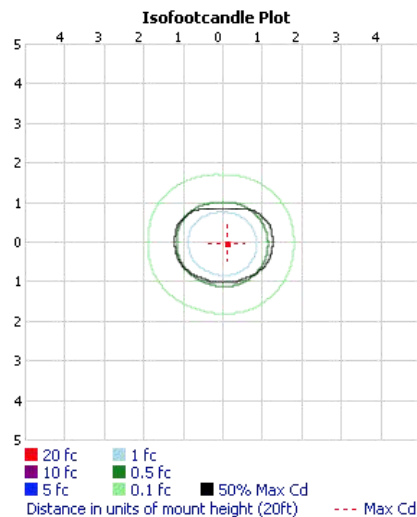

General Specifications

	Spec	LWP25-30W-CW
Electrical	Input Voltage	120~277V
	Input Power	30W
	Power Factor	> 0.9
Light Output	Total Lumens	3214 lm
	Efficacy	116 lm/W
	CRI	80+
	Color Temp.	5000K
	BUG	B2-U0-G1
	Distribution Type	TYPE I
Physical	Equivalent	100W
	Housing	ADC12 Die Cast Aluminum
	Finish	UV Resistant Bronze Powder Coat Finish
	Lens Material	High Light Transmittance Polycarbonate Lens with Weatherproof Gasket
	Ambient Operating Temp	-20°C / -4°F to 40°C / 104°F
Other	Mount	Wall Mount
Other	Certification	cULus E335594; DLC

Dimensions

Photometrics

- ▶ LED Brand: **Philips Lumileds**
- ▶ Lifespan: **50,000 hrs**
- ▶ Warranty: **5 Year Limited Warranty**
- ▶ **UL listed for Wet Location**
- ▶ Beam Angle: **80x100°**
- ▶ Photocell Optional
- ▶ 0-90° Adjustable