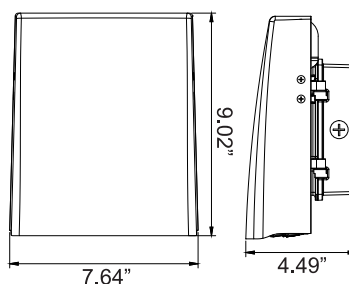

Dimensions

Photometrics

- ▶ LED Brand: **Philips Lumileds**
- ▶ Lifespan: **50,000 hrs**
- ▶ Warranty: **5 Year Limited Warranty**
- ▶ **UL listed for Wet Location**
- ▶ Beam Angle: **80x100°**
- ▶ Photocell Optional
- ▶ 0-90° Adjustable

Descriptions

The LWP25 is a slim architectural LED wall pack with a unique pivoting head, which adjusts from 0° to 90° angles. The LWP25's adjustable head allows users to aim light precisely before and after installation. Ideal for illuminating outdoor walkways, landscapes and building perimeters. The LWP25 LED wallpack is also easy to install, and fastens to most 30 or 40 junction boxes. A 120V or 277V Photocell is optional. DLC Listed. UL Listed for Wet Locations.

General Specifications

	Spec	LWP25-30W-CW
Electrical	Input Voltage	120~277V
	Input Power	30W
	Power Factor	> 0.9
Light Output	Total Lumens	3214 lm
	Efficacy	116 lm/W
	CRI	80+
	Color Temp.	5000K
	BUG	B2-U0-G1
	Distribution Type	TYPE I
Physical	Equivalent	100W
	Housing	ADC12 Die Cast Aluminum
	Finish	UV Resistant Bronze Powder Coat Finish
	Lens Material	High Light Transmittance Polycarbonate Lens with Weatherproof Gasket
	Ambient Operating Temp	-20°C / -4°F to 40°C / 104°F
Other	Mount	Wall Mount
Other	Certification	cULus E335594; DLC