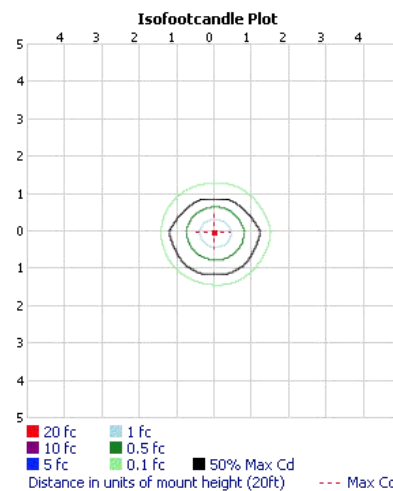

LWP25 12W

Descriptions

The LWP25 is a slim architectural LED wall pack with a unique pivoting head, which adjusts from 0° to 90° angles. The LWP25's adjustable head allows users to aim light precisely before and after installation. Ideal for illuminating outdoor walkways, landscapes and building perimeters. The LWP25 LED wallpack is also easy to install, and fastens to most 30 or 40 junction boxes. A 120V or 277V Photocell is optional. DLC Listed. UL Listed for Wet Locations.

General Specifications

	Spec	LWP25-12W-CW	LWP25-12W-WW
Electrical	Input Voltage	120~277V	
	Input Power	12W	
	Power Factor	> 0.9	
Light Output	Total Lumens	1280 lm	1211 lm
	Efficacy	103 lm/W	98 lm/W
	CRI	80+	
	Color Temp.	5000K	3000K
	BUG	B1-U0-G0	B1-U0-G0
	Distribution Type	TYPE II	TYPE II
Physical	Equivalent	50W	50W
	Housing	ADC12 Die Cast Aluminum	
	Finish	UV Resistant Bronze Powder Coat Finish	
	Lens Material	High Light Transmittance Polycarbonate Lens with Weatherproof Gasket	
Other	Ambient Operating Temp	-20°C / -4°F to 40°C / 104°F	
	Mount	Wall Mount	
Other	Certification	cULus E335594; DLC	

Dimensions

Photometrics

- ▶ LED Brand: **Philips Lumileds**
- ▶ Lifespan: **50,000 hrs**
- ▶ Warranty: **5 Year Limited Warranty**
- ▶ **UL listed for Wet Location**
- ▶ Beam Angle: **80x100°**
- ▶ Photocell Optional
- ▶ 0-90° Adjustable