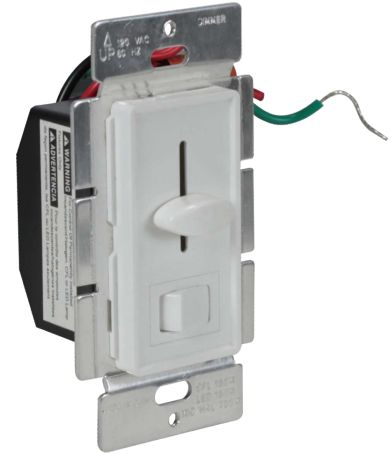

SPECIFICATION & FEATURES

Model No.: LSD-1503

DESCRIPTION:

LED Slide Dimmer - Single Pole or Three Way

Dimming Control:

120VAC 60Hz

150W Dimmable LED/CFL

700W Incandescent

Ambient operating temperature: 32 °F to 104 °F
(0 °C to 40 °C), 0% to 90% humidity

CERTIFICATION & CODE COMPLIANCE:

- ETL LISTED
- Conforms to ANSI/UL1472
- California Title 24

FEATURES AND BENEFITS:

- Tough impact-resistant thermoplastic housing.
- Broad product offering to meet a wide variety of applications.
- Full-range dimming, lighting fade up and down smoothly allowing your eyes to adjust to changing light levels.
- Smooth-action slide control for easy precise operation.

LINE DRAWINGS / DIMENSION:

DIMMER CAPACITY CHART:

DERATING CHART			
	LOAD CAPACITY WHEN TABS ARE REMOVED		
	0 SIDE	1 SIDE	2 SIDES
INCANDESCENT	700W	600W	500W
LED/CFL	150W	150W	150W