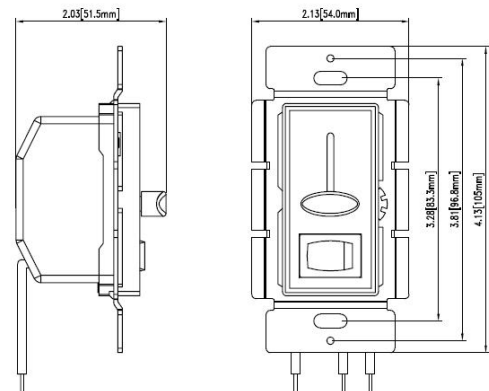

LINE DRAWINGS / DIMENSION:

DIMMER CAPACITY CHART:

DERATING CHART			
	LOAD CAPACITY WHEN TABS ARE REMOVED		
	0 SIDE	1 SIDE	2 SIDES
INCANDESCENT	700W	600W	500W
LED/CFL	150W	150W	150W