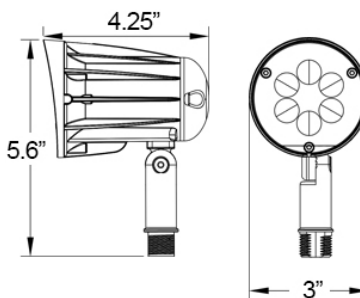

General Specifications

	Spec	LFL20-6CW-KN-12V	LFL20-6WW-KN-12V
Electrical	Input Voltage	12V	
	Input Power	6W	
	Power Factor	> 0.9	
Light Output	Total Lumens	560 lm	510 lm
	Efficacy	107 lm/W	98 lm/W
	CRI	80+	80+
	Color Temp.	5000K	3000K
	BUG	B1-U1-G0	B1-U1-G0
	Distribution Type	TYPE VS	TYPE VS
Physical	Equivalent	35W	35W
	Housing	ADC12 Die Cast Aluminum	
	Finish	UV Resistant Bronze Powder Coat Finish	
	Lens Material	High Light Transmittance Polycarbonate Lens with Weatherproof Gasket	
Other	Ambient Operating Temp	-20°C / -4°F to 40°C / 104°F	
	Mount	1/2" Adjustable Knuckle Mount Spike Included	
Other	Certification	ETL	

- ▶ LED Brand: **BRIDGELUX**
- ▶ Lifespan: **50,000 hrs**
- ▶ Warranty: **3 Year Limited Warranty**
- ▶ **IP65 listed for Wet Locations**
- ▶ Beam Angle: **60°**

LFL20-6CW-KN-12V
LFL20-6WW-KN-12V

Dimensions