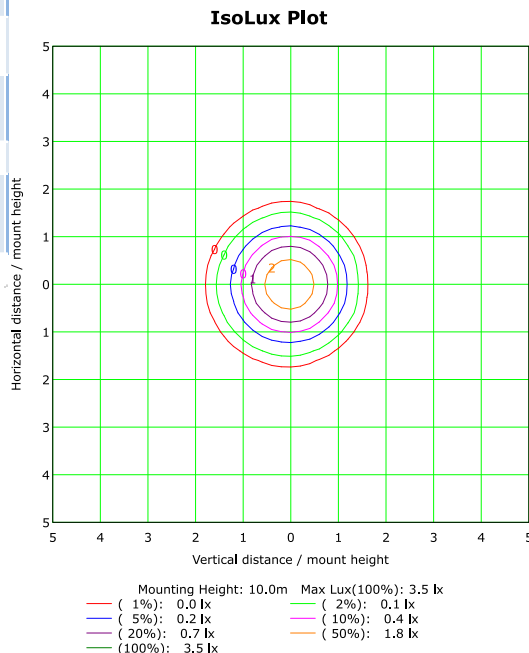

Item No.	Description	Std. Pkg.
LFL20-6CW-KN-12V	LED BULLET FLOOD LIGHT W/ KNUCKLE 6W 12V 5000K CW- BR	12
LFL20-6WW-KN-12V	LED BULLET FLOOD LIGHT W/ KNUCKLE 6W 12V 3000K WW- BR	12