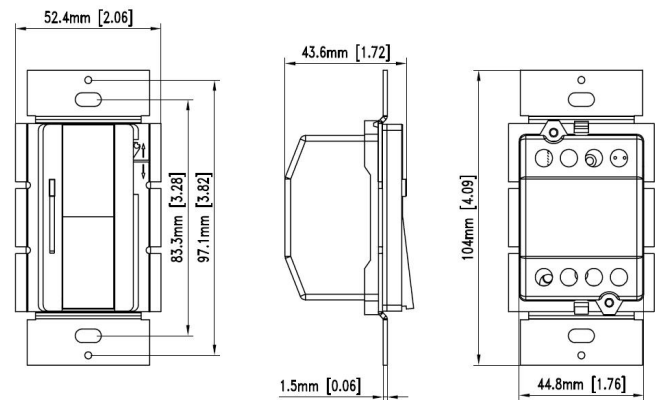

LINE DRAWINGS / DIMENSION:

DIMMER CAPACITY CHART:

DERATING CHART			
	LOAD CAPACITY WHEN TABS ARE REMOVED		
	0 SIDE	1 SIDE	2 SIDES
INCANDESCENT	600W	500W	400W
LED/CFL	150W	150W	150W