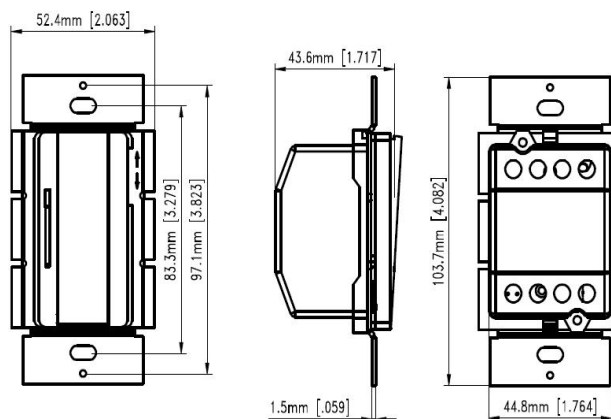

## SPECIFICATION & FEATURES

**Model No.: LD-1503**

### LINE DRAWINGS / DIMENSION: