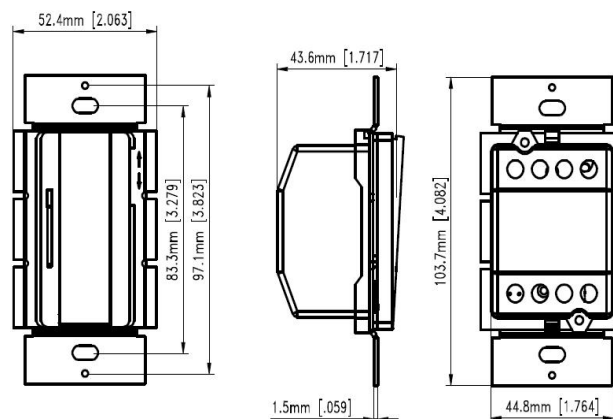

LINE DRAWINGS / DIMENSION:

DIMMER CAPACITY CHART:

DERATING CHART			
	LOAD CAPACITY WHEN TABS ARE REMOVED		
	0 SIDE	1 SIDE	2 SIDES
INCANDESCENT	600W	500W	400W
LED/CFL	150W	150W	150W