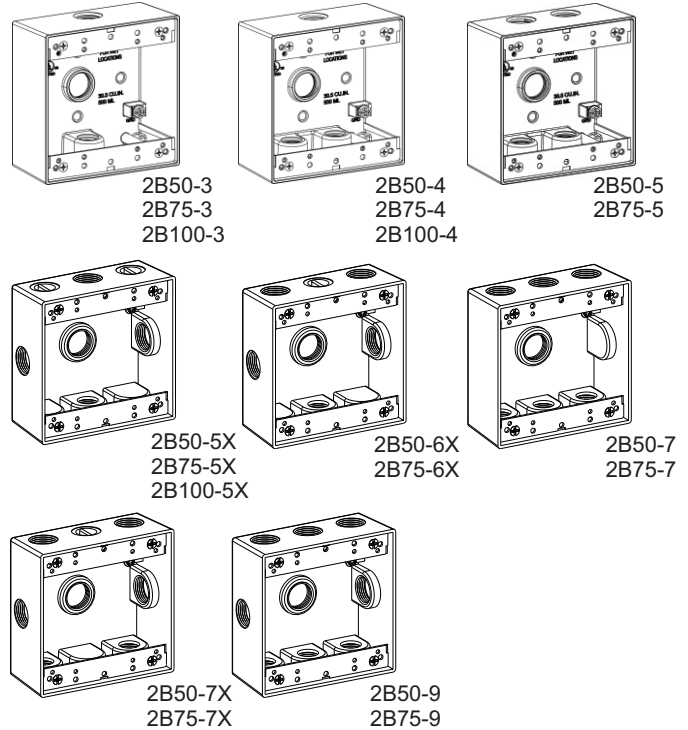

# SPECIFICATION & FEATURES 2-GANG BOXES 2" DEEP

## FEATURES & DIMENSION:

- Die Cast Copper-Free Aluminum
- Premium Powder Coat Finish
- Closure Plugs included
- Ground Screw installed
- Lugs included
- Individually shrink-wrapped with barcode
- Retail shelf packaging
- Width: 4-9/16"
- Height: 4-1/2"
- Depth: 2"

## CONFIGURATION DATA:

Part No.			Outlet Holes	Hole Size	Closure Plug QTY	Cu.Inch	Std.Pkg.
Gray	Bronze	White					
2B50-3	2B50-3-BR	2B50-3-W	3	1/2"	2	30.5	12
2B50-4	-	-	4	1/2"	2	30.5	12
2B50-5	2B50-5-BR	2B50-5-W	5	1/2"	3	30.5	12
2B50-5X	-	-	5	1/2"	3	30.5	12
2B50-6X	-	-	6	1/2"	3	30.5	12
2B50-7	-	-	7	1/2"	4	30.5	12
2B50-7X	-	-	7	1/2"	4	30.5	12
2B50-9	-	-	9	1/2"	4	30.5	12
2B75-3	2B75-3-BR	2B75-3-W	3	3/4"	2	30.5	12
2B75-4	-	-	4	3/4"	2	30.5	12
2B75-5	2B75-5-BR	2B75-5-W	5	3/4"	3	30.5	12
2B75-5X	-	-	5	3/4"	3	30.5	12
2B75-6X	-	-	6	3/4"	3	30.5	12
2B75-7	-	-	7	3/4"	4	30.5	12
2B75-7X	-	-	7	3/4"	4	30.5	12
2B75-9	-	-	9	3/4"	4	30.5	12
2B100-3	2B100-3-BR	2B100-3-W	3	1"	2	30.5	12
2B100-4	-	-	4	1"	2	30.5	12
2B100-5X	-	-	5	1"	3	30.5	12