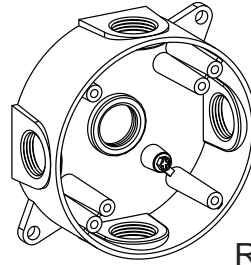

## SPECIFICATION & FEATURES 4" ROUND BOXES & EXTENSION RINGS

### FEATURES & DIMENSION:

- Die Cast Aluminum
- Premium Gray Powder Coat Finish
- Closure Plugs included(except EXR-R)
- Individually shrink-wrapped with barcode
- Retail shelf packaging
- Diameter: 4"
- Depth: 1-1/2"
- RB50-5 and RB75-5 are UL listed for Fixture/Luminaire Support of 50lbs or less

### CONFIGURATION DATA:

Part No.			Outlet Holes	Hole Size	Closure Plug QTY	Cu.Inch	Std.Pkg.
Gray	Bronze	White					
RB50-5	RB50-5-BR	RB50-5-W	5	1/2"	4	15.8	16
RB75-5	-	-	5	3/4"	4	15.8	16
EXR50-4	-	-	4	1/2"	4	19	16
EXR75-4	-	-	4	3/4"	4	19	16
EXR-R	-	-	-	-	-	19	50