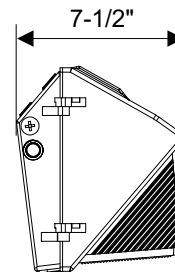

Dimensions