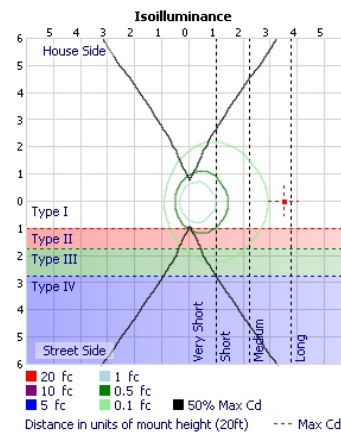

General Specifications

	Spec	AWC-LWP4-30W-P
Electrical	Input Voltage	120~277V
	Wattage Range	15W/20W/25W/30W
	Power Factor	> 0.9
Light Output	Lumens Range	1935lm/2580lm/3225lm/3824lm
	Efficacy	129 lm/W
	CRI	70+
	Color Temp. Range	3000K/4000K/5000K/5700K
	BUG	B1-U3-G2
	Distribution Type	TYPE IV
Physical	Equivalent	70W/100W/150W
	Housing	ADC12 Die Cast Aluminum
	Finish	UV Resistant Bronze Powder Coat Finish
	Lens Material	Prismatic borosilicate molded lens with weatherproof gasket
	Ambient Operating Temp	-40°C / -40°F to 40°C / 104°F
Other	Mount	Wall Mount
	Certification	cULus E335594; DLC 5.1
	DLC Product ID	PRZB2U59

Dimensions

Photometrics

- ▶ Lifespan: **50,000 hrs**
- ▶ Beam Angle: **118°**
- ▶ Warranty: **5 Year Limited Warranty**
- ▶ Dimmable: **0-10V**

- ▶ **UL listed for Wet Location**
- ▶ **Features:**
 - Adjustable Color Temperature
 - Adjustable Wattage
 - Pre-installed Photocell

General Specifications

	Spec	AWC-LWP4-80W-P
Electrical	Input Voltage	120~277V
	Wattage Range	20W/40W/60W/80W
	Power Factor	> 0.9
Light Output	Lumens Range	2700lm/5400lm/8100lm/10502lm
	Efficacy	135 lm/W
	CRI	70+
	Color Temp. Range	3000K/4000K/5000K/5700K
	BUG	B3-U4-G4
	Distribution Type	TYPE IV
Physical	Equivalent	70W/150W/250W
	Housing	ADC12 Die Cast Aluminum
	Finish	UV Resistant Bronze Powder Coat Finish
	Lens Material	Prismatic borosilicate molded lens with weatherproof gasket
	Ambient Operating Temp	-40°C / -40°F to 40°C / 104°F
Other	Mount	Wall Mount
	Certification	cULus E335594; DLC 5.1
	DLC Product ID	PGB8Z0L5

Dimensions

Photometrics

- ▶ Lifespan: **50,000 hrs**
- ▶ Beam Angle: **116°**
- ▶ Warranty: **5 Year Limited Warranty**
- ▶ Dimmable: **0-10V**
- ▶ **UL listed for Wet Location**
- ▶ **Features:**
 - Adjustable Color Temperature
 - Adjustable Wattage
 - Pre-installed Photocell