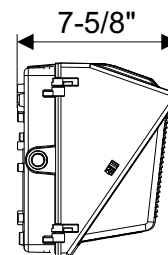

Dimensions