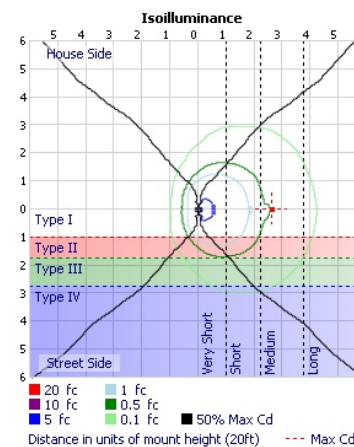

General Specifications

	Spec	AWC-LWP4-30W-P
Electrical	Input Voltage	120~277V
	Wattage Range	15W/20W/25W/30W
	Power Factor	> 0.9
Light Output	Lumens Range	1935lm/2580lm/3225lm/3824lm
	Efficacy	129 lm/W
	CRI	70+
	Color Temp. Range	3000K/4000K/5000K/5700K
	BUG	B1-U3-G2
	Distribution Type	TYPE IV
Physical	Equivalent	70W/100W/150W
	Housing	ADC12 Die Cast Aluminum
	Finish	UV Resistant Bronze Powder Coat Finish
	Lens Material	Prismatic borosilicate molded lens with weatherproof gasket
	Ambient Operating Temp	-40°C / -40°F to 40°C / 104°F
Other	Mount	Wall Mount
	Certification	cULus E335594; DLC 5.1
	DLC Product ID	PRZB2U59

Dimensions

Photometrics

- ▶ Lifespan: **50,000 hrs**
- ▶ Beam Angle: **118°**
- ▶ Warranty: **5 Year Limited Warranty**
- ▶ Dimmable: **0-10V**

- ▶ **UL listed for Wet Location**
- ▶ **Features:**
 - Adjustable Color Temperature
 - Adjustable Wattage
 - Pre-installed Photocell

General Specifications

	Spec	AWC-LWP4-80W-P
Electrical	Input Voltage	120~277V
	Wattage Range	20W/40W/60W/80W
	Power Factor	> 0.9
Light Output	Lumens Range	2700lm/5400lm/8100lm/10502lm
	Efficacy	135 lm/W
	CRI	70+
	Color Temp. Range	3000K/4000K/5000K/5700K
	BUG	B3-U4-G4
	Distribution Type	TYPE IV
Physical	Equivalent	70W/150W/250W
	Housing	ADC12 Die Cast Aluminum
	Finish	UV Resistant Bronze Powder Coat Finish
	Lens Material	Prismatic borosilicate molded lens with weatherproof gasket
	Ambient Operating Temp	-40°C / -40°F to 40°C / 104°F
Other	Mount	Wall Mount
	Certification	cULus E335594; DLC 5.1
	DLC Product ID	PGB8Z0L5

Dimensions

Photometrics

- ▶ Lifespan: **50,000 hrs**
- ▶ Beam Angle: **116°**
- ▶ Warranty: **5 Year Limited Warranty**
- ▶ Dimmable: **0-10V**
- ▶ **UL listed for Wet Location**
- ▶ **Features:**
 - Adjustable Color Temperature
 - Adjustable Wattage
 - Pre-installed Photocell