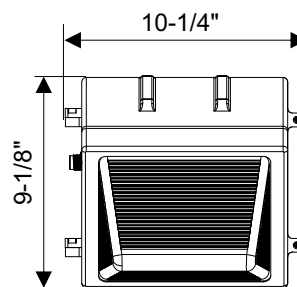

Dimensions