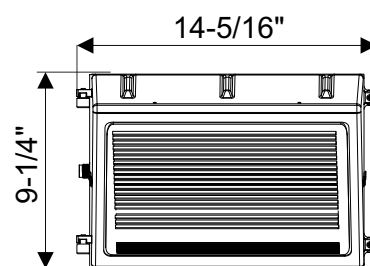

Dimensions