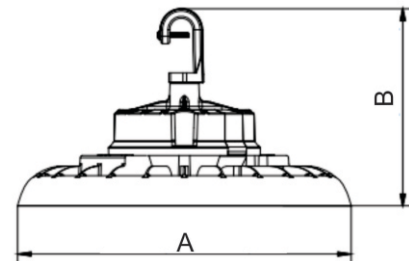

General Specifications

	Spec	AWC-LUHB5-150W
Electrical	Input Voltage	120~277V
	Wattage	100W/120W/150W
	Power Factor	> 0.9
Light Output	Lumens	13451lm/16141lm/20176lm
	Efficacy	135 lm/W
	CRI	80+
	Color Temp.	3500K/4000K/5000K
	Equivalent	400W/400W/750W
Physical	Housing	Die Cast Aluminum
	Finish	Black Powder Coat Finish
	Lens Material	High Light Transmittance Polycarbonate Lens
	Ambient Operating Temp	-40°C / -40°F (w/o sensor) -30°C / -22°F (w sensor) to 50°C / 122°F
	Mount	1/2" heavy-duty Fixture Hook Included; Trunnion (Sold Separately)
Other	Certification	cULus E335594; DLC 5.1 Premium
	DLC Product ID	S-WL2XOC

LUHB5-T-150 DMS1 DMS1-RC

*Mounting Option / Motion Sensor / Remote Control (sold separately)

Dimensions

A x B:
150W: 11" x 6-1/2"

Photometrics

- ▶ Lifespan: **50,000 hrs**
- ▶ Beam Angle: **90°**
- ▶ Warranty: **5 Year Limited Warranty**
- ▶ Dimmable: **0-10V Dimmable**
- ▶ **UL listed for Wet Location**