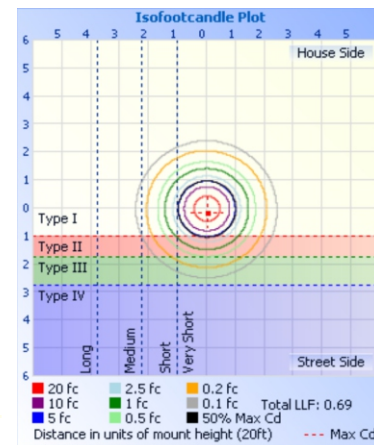

LUHB5-T-240 DMS1 DMS1-RC

*Mounting Option / Motion Sensor / Remote Control (sold separately)

Dimensions

A x B:
240W: 13-3/8" x 6-1/2"

Photometrics

- ▶ Lifespan: **50,000 hrs**
- ▶ Beam Angle: **90°**
- ▶ Warranty: **5 Year Limited Warranty**
- ▶ Dimmable: **0-10V Dimmable**
- ▶ **UL listed for Wet Location**