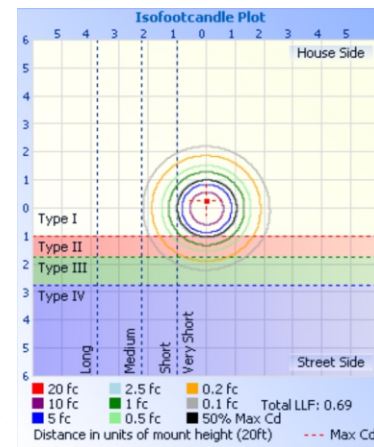

LUHB5-T-150 DMS1 DMS1-RC

*Mounting Option / Motion Sensor / Remote Control (sold separately)

Dimensions

A x B:
150W: 11" x 6-1/2"

Photometrics

- ▶ Lifespan: **50,000 hrs**
- ▶ Beam Angle: **90°**
- ▶ Warranty: **5 Year Limited Warranty**
- ▶ Dimmable: **0-10V Dimmable**
- ▶ **UL listed for Wet Location**