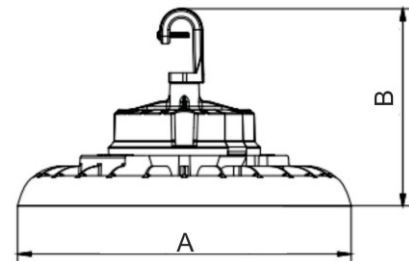

General Specifications

	Spec	AWC-LUHB5-240W
Electrical	Input Voltage	120~277V
	Wattage	180W/200W/240W
	Power Factor	> 0.9
Light Output	Lumens	24274lm/26971lm/32365lm
	Efficacy	135 lm/W
	CRI	80+
	Color Temp.	3500K/4000K/5000K
	Equivalent	750W/750W/1000W
Physical	Housing	Die Cast Aluminum
	Finish	Black Powder Coat Finish
	Lens Material	High Light Transmittance Polycarbonate Lens
	Ambient Operating Temp	-40°C / -40°F (w/o sensor) -30°C / -22°F (w sensor) to 50°C / 122°F
	Mount	1/2" heavy-duty Fixture Hook Included; Trunnion (Sold Separately)
Other	Certification	cULus E335594; DLC 5.1 Premium
	DLC Product ID	S-GPFUJQ

LUHB5-T-240 DMS1 DMS1-RC

*Mounting Option / Motion Sensor / Remote Control (sold separately)

Dimensions

A x B:
240W: 13-3/8" x 6-1/2"

Photometrics

- ▶ Lifespan: **50,000 hrs**
- ▶ Beam Angle: **90°**
- ▶ Warranty: **5 Year Limited Warranty**
- ▶ Dimmable: **0-10V Dimmable**
- ▶ **UL listed for Wet Location**