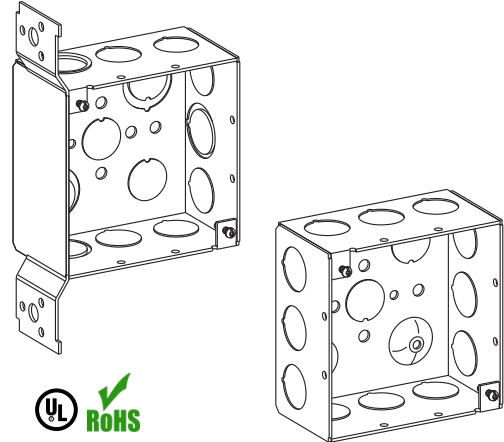

SPECIFICATION & FEATURES

4" SQUARE (4S) WELDED DEEP BOXES 2-1/8" DEEP

DESCRIPTION:

Orbit Industries' 4" Square (4S) Deep Boxes are used to install lighting fixtures, switches, and receptacles in ceilings and walls. They are constructed from 16 gauge galvanized steel. These 2-1/8" deep, welded boxes include metal clad cable clamps for ease of installation. Selected Orbit Industries models include brackets to directly mount on a stud or a raised ground emboss and pre-assembled 3-way, with a 10-32 ground screw and a solid #12AWG 7" pigtail.

CERTIFICATION:

UL file E227970, conforms to UL514A.
For Fixture/Luminaire Support of 50 lbs or less (Except 4SDB-MKO-MS and 4SDB-MKO-EXT)

FEATURES

General:

With Raised Ground Emboss & 10-32 Ground Screw (Except for Bracketed and Ext Boxes)

WB: (L: 7-1/2", W: 1-9/16") Offset (Flush) With positioning spurs to mount box on side of stud

MS: (L: 2-1/2", W: 1-3/8") Offset (Flush) Self-Gripping Metal Stud Bracket with Box Support Clip. Engages on either side of metal stud. U.S. Patent No.: 8,262,043

Mfg. Process:

WELDED

DIMENSIONS

Width: 4"

Height: 4"

Depth: 2-1/8"

Cu.in.: 30.3

CONFIGURATION DATA