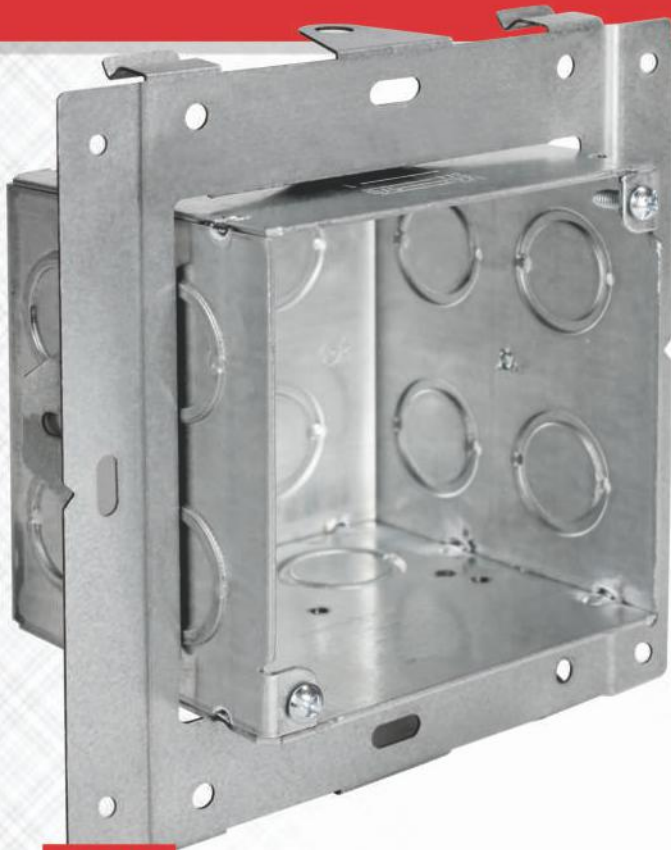

# UNIVERSAL MOUNTING ADJUSTABLE BOX ASSEMBLY

**orbit**<sup>®</sup>  
Orbit Industries, Inc.

BEST WAY TO MOUNT  
**EXTRA DEEP 4" SQUARE BOXES**

UMAB

FA-UMAB

Adjusts from Flush (0") to 1-1/2"

■ 3-1/2" Deep ■ 4" Square

## FA-UMAB SHOWN INSTALLED ON SSB

Mounts directly to stud on it's own,  
or between studs with the SSB.

INSTALL FA-UMAB IN DROP CEILING  
WITH THE **NEW** SSB-TBAR

**PLUS: Wide Selection of Fire Alarm Notification Boxes, Covers and Extension Rings**

**UNIVERSAL MOUNTING ADJUSTABLE BOX ASSEMBLY  
AND SIMPLE SUPPORT BRACKET**

Can be mounted directly-to-stud. Guided-slots on each side allow the box to easily adjust from flush up to 1-1/2" by simply loosening the screws

Orbit's Universal Mounting Adjustable Box Assembly (UMAB) is a 4" square, 3-1/2" deep box with a BUILT-IN adapter for mounting and adjusting the box to fit various drywall depths.

- Can be used for direct-to-stud, between stud and overhead installations
- Eliminates the need for box extensions
- Ships preassembled with adapter for quicker installation