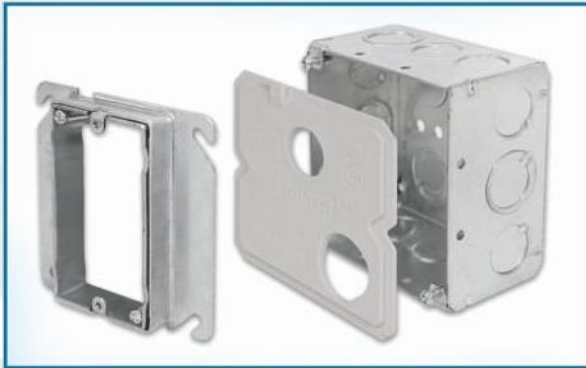

Standard, for use between ceiling joists and wall studs

Cat. No.	Description	Std. Pkg.
SSB	Simple Support Bracket, Adjustable 16" up to 24"	25
SSB-TBAR	Simple support Bracket with T-Bar Drop Ceiling Mounting Clips, Adjustable 16" up to 24"	25
UMAB	4" Square, 3-1/2" Deep Box w/ ADJ. BRKT, 0 - 1-1/2"	10
FA-UMAB	Red 4" Square, 3-1/2" Deep Box w/ ADJ. BRKT, 0 - 1-1/2"	10

## FOR METAL ELECTRICAL BOXES

UFSI

Break-apart Design

UFSI Shown Installed

**FireBlok**®

Call on Orbit to **INSTALL FIRESTOP INSERTS** in the box of your choice

- One SKU fits most single gang, 4" and 4-11/16" square boxes via break-apart design
- Non-Conductive
- Intumescent thermoplastic
- Pre-molded opening to accommodate raised grounding provisions and wiring access
- Certified for up to 2 Hr U300, U400, and U411 wall assemblies with metal electrical boxes and plastic or metal cover plates
- Soundproof with STC Rating of 52\*\*
- 95% labor savings over Putty Pad technology

\* By Fireblok IP Holdings

\*\* Tested in a UL 411 wall assembly to ASTM E90

Cat. No.	Description	Std. Pkg.
UFSI	Universal Firestop Insert for 1G, 4", 4-11/16" Electrical Box, White	120

Orbit's 5-1/2" Square Fire Alarm Box is 3-1/2" deep and features 1/2" and 3/4" knockouts. The extra depth and width eliminates the use of extensions and transition pieces to mount horn and strobe devices easier.