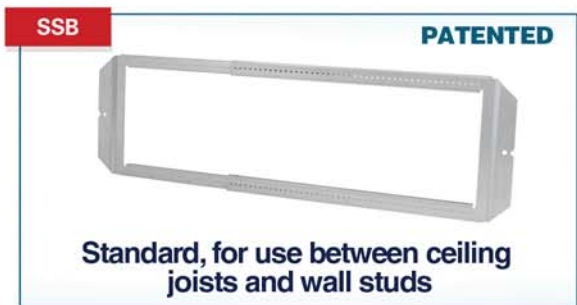

Orbit's Universal Mounting Adjustable Box Assembly (UMAB) is a 4" square, 3-1/2" deep box with a BUILT-IN adapter for mounting and adjusting the box to fit various drywall depths.

- Can be used for direct-to-stud, between stud and overhead installations
- Eliminates the need for box extensions
- Ships preassembled with adapter for quicker installation

FA-UMAB

BETWEEN WALL STUDS

Use SSB to mount **FA-UMAB** anywhere in between wall stud cavities

SUSPENDED / DROP CEILING GRID

Use SSB-TBAR to mount **FA-UMAB** in T-bar drop ceiling grids

BETWEEN DRYWALL CEILING JOISTS

Use SSB to mount **FA-UMAB** between ceiling joists

SIMPLE SUPPORT BRACKET (SSB) SYSTEM

Pair with FA-UMAB to maximize flexibility between ceiling joists, T-bar grids, or wall studs

Includes clips for between T-bar drop ceiling grids

Standard, for use between ceiling joists and wall studs

| Cat. No. | Description | Std. Pkg. |
|----------|---|-----------|
| SSB | Simple Support Bracket, Adjustable 16" up to 24" | 25 |
| SSB-TBAR | Simple support Bracket with T-Bar Drop Ceiling Mounting Clips, Adjustable 16" up to 24" | 25 |
| UMAB | 4" Square, 3-1/2" Deep Box w/ ADJ. BRKT, 0 - 1-1/2" | 10 |
| FA-UMAB | Red 4" Square, 3-1/2" Deep Box w/ ADJ. BRKT, 0 - 1-1/2" | 10 |