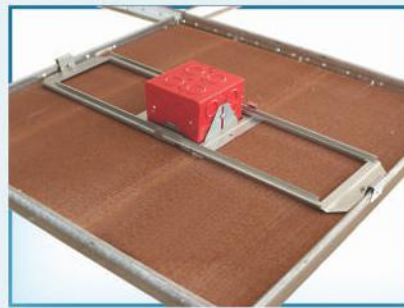

**UNIVERSAL MOUNTING ADJUSTABLE BOX ASSEMBLY  
AND SIMPLE SUPPORT BRACKET**

Can be mounted directly-to-stud. Guided-slots on each side allow the box to easily adjust from flush up to 1-1/2" by simply loosening the screws

Orbit's Universal Mounting Adjustable Box Assembly (UMAB) is a 4" square, 3-1/2" deep box with a BUILT-IN adapter for mounting and adjusting the box to fit various drywall depths.

- Can be used for direct-to-stud, between stud and overhead installations
- Eliminates the need for box extensions
- Ships preassembled with adapter for quicker installation

FA-UMAB

**BETWEEN WALL STUDS**

Use SSB to mount **FA-UMAB** anywhere in between wall stud cavities

**SUSPENDED / DROP CEILING GRID**

Use SSB-TBAR to mount **FA-UMAB** in T-bar drop ceiling grids

**BETWEEN DRYWALL CEILING JOISTS**

Use SSB to mount **FA-UMAB** between ceiling joists

**SIMPLE SUPPORT BRACKET (SSB) SYSTEM**

Pair with FA-UMAB to maximize flexibility between ceiling joists, T-bar grids, or wall studs

Includes clips for between T-bar drop ceiling grids