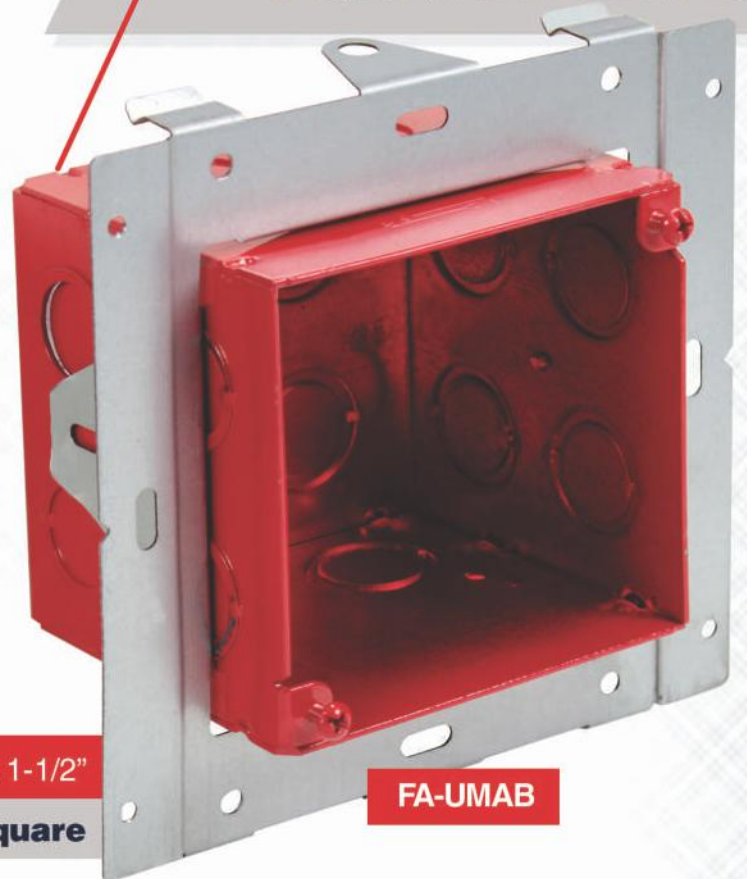

# UNIVERSAL MOUNTING ADJUSTABLE BOX ASSEMBLY

**orbit**<sup>®</sup>  
Orbit Industries, Inc.

BEST WAY TO MOUNT  
**EXTRA DEEP 4" SQUARE BOXES**

UMAB

FA-UMAB

Adjusts from Flush (0") to 1-1/2"

■ 3-1/2" Deep ■ 4" Square

## FA-UMAB SHOWN INSTALLED ON SSB

Mounts directly to stud on it's own,  
or between studs with the SSB.

INSTALL FA-UMAB IN DROP CEILING  
WITH THE **NEW** SSB-TBAR

**PLUS: Wide Selection of Fire Alarm Notification Boxes, Covers and Extension Rings**

**UNIVERSAL MOUNTING ADJUSTABLE BOX ASSEMBLY  
AND SIMPLE SUPPORT BRACKET**

Can be mounted directly-to-stud. Guided-slots on each side allow the box to easily adjust from flush up to 1-1/2" by simply loosening the screws

Orbit's Universal Mounting Adjustable Box Assembly (UMAB) is a 4" square, 3-1/2" deep box with a BUILT-IN adapter for mounting and adjusting the box to fit various drywall depths.

- Can be used for direct-to-stud, between stud and overhead installations
- Eliminates the need for box extensions
- Ships preassembled with adapter for quicker installation