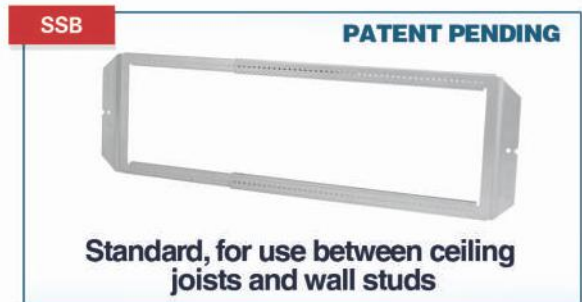

Orbit's Universal Mounting Adjustable Box Assembly (UMAB) is a 4" square, 3-1/2" deep box with a BUILT-IN adapter for mounting and adjusting the box to fit various drywall depths.

- Can be used for direct-to-stud, between stud and overhead installations
- Eliminates the need for box extensions
- Ships preassembled with adapter for quicker installation

FA-UMAB

**BETWEEN WALL STUDS**

Use SSB to mount **FA-UMAB** anywhere in between wall stud cavities

**SUSPENDED / DROP CEILING GRID**

Use SSB-TBAR to mount **FA-UMAB** in T-bar drop ceiling grids

**BETWEEN DRYWALL CEILING JOISTS**

Use SSB to mount **FA-UMAB** between ceiling joists

**SIMPLE SUPPORT BRACKET (SSB) SYSTEM**

Pair with FA-UMAB to maximize flexibility between ceiling joists, T-bar grids, or wall studs

Includes clips for between T-bar drop ceiling grids

Standard, for use between ceiling joists and wall studs

Cat. No.	Description	Std. Pkg.
SSB	Simple Support Bracket, Adjustable 16" up to 24"	25
SSB-TBAR	Simple support Bracket with T-Bar Drop Ceiling Mounting Clips, Adjustable 16" up to 24"	25
UMAB	4" Square, 3-1/2" Deep Box w/ ADJ. BRKT, 0 - 1-1/2"	10
FA-UMAB	Red 4" Square, 3-1/2" Deep Box w/ ADJ. BRKT, 0 - 1-1/2"	10