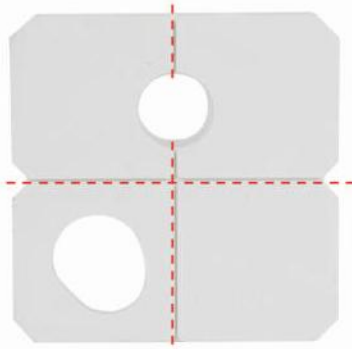

Break-apart Design