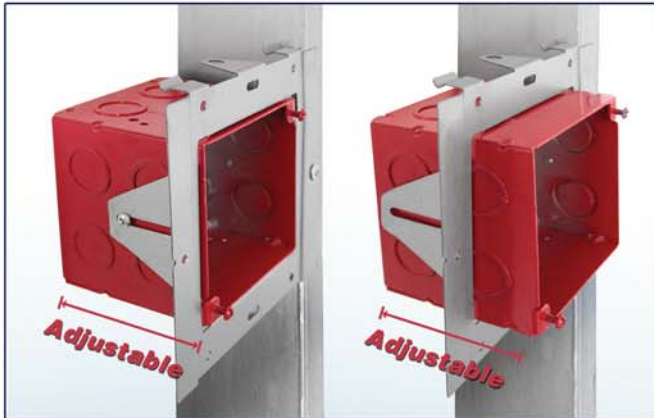

FA-UMAB SHOWN INSTALLED ON SSB

*Mounts directly to stud on it's own,
or between studs with the SSB.*

INSTALL FA-UMAB IN DROP CEILING
WITH THE **NEW** SSB-TBAR

**PLUS: Wide Selection of Fire Alarm Notification
Boxes, Covers and Extension Rings**

- *Bright red powder coat finish - reduces time-consuming painting in the shop*
- *Red finish also aids in identification of fire circuit terminal junctions in compliance with NEC 760.3*
- *For use with Rigid/IMC and EMT conduit*

**UNIVERSAL MOUNTING ADJUSTABLE BOX ASSEMBLY
AND SIMPLE SUPPORT BRACKET**

Can be mounted directly-to-stud. Guided-slots on each side allow the box to easily adjust from flush up to 1-1/2" by simply loosening the screws

Orbit's Universal Mounting Adjustable Box Assembly (UMAB) is a 4" square, 3-1/2" deep box with a BUILT-IN adapter for mounting and adjusting the box to fit various drywall depths.

- Can be used for direct-to-stud, between stud and overhead installations
- Eliminates the need for box extensions
- Ships preassembled with adapter for quicker installation