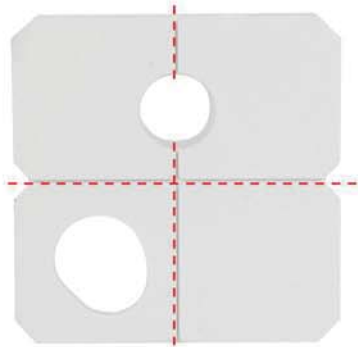

Break-apart Design