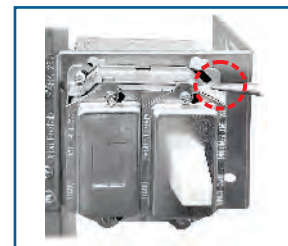

FIRESTOP PRODUCTS & PROTECTIVE COVERS

UNIVERSAL FIREBLOK SUPPRESSION INSERT

PRODUCT FEATURES

- ▶ One SKU fits single gang, 4" and 4-11/16" square boxes via break-apart design
- ▶ Non-Conductive
- ▶ Intumescent thermoplastic
- ▶ Pre-molded opening to accommodate raised grounding provisions and wiring access
- ▶ Up to 2 Hour Fire Rated
- ▶ Will not dry out or crumble
- ▶ Soundproof with STC Rating of 52**
- ▶ Certified for both Plastic and Metal faceplates in all fire-rated walls
- ▶ 95% labor savings over Putty Pad technology

Expands 20+ times its size when exposed to temperatures above 220° F

TRADITIONAL

No more field installed putty

UNIVERSAL PROTECTIVE COVERS

PRODUCT FEATURES

- ▶ Prevent mortar, drywall compound, debris, paint & router bits from entering the junction box or damaging conductors or wiring devices
- ▶ One cover fits most power and data devices in the industry
- ▶ Works with most 1-gang, 2-gang, multigang and adjustable device rings
- ▶ Snap-off corner tabs for ganging covers in 2-gang or multigang rings
- ▶ **LPC-12MA**: Remove center knockout and pair with UPCTS for toggle switch applications
- ▶ **UPC-12MA**: Ideal for protecting toggle and Decora™-style switches
- ▶ Reusable

PATENT PENDING

Cat. No.	Description	Std. Pkg.
*LPC-12MA NEW	Metallic Low Profile Protective Cover for 1-G, 2-G, Multigang & Adj. Rings	50
UPCTS	Optional Plastic Insert for LPC-12MA to protect Toggle Switches	25
*UPC-12MA NEW	Metallic Dome-Shaped Universal Protective Cover for 1-G, 2-G, Multigang & Adj. Rings	50

*LPC-12MA

UPCTS

*UPC-12MA

UPC-12MA Side View

Cut-Away

UPC-12MA Shown Installed

LPC-12MA Shown Installed with UPCTS

Snap-off corner tabs for ganging covers in multigang rings