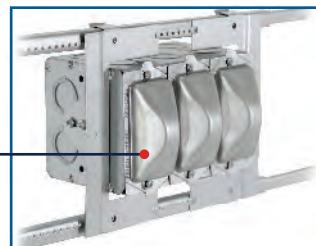

Cut-In Box: 1/2 Insert 4" Sq. Box: 1 Insert 4-11/16" Sq. Box: 1-1/2 Inserts

The Universal Firestop Insert adheres to the inside of most 1-Gang, 4", or 4-11/16" electrical boxes

After Activation

Call on Orbit to install Firestop Inserts in the box of your choice

Expands 20+ times its size when exposed to temperatures above 220° F

TRADITIONAL

No more field installed putty

UNIVERSAL PROTECTIVE COVERS

PRODUCT FEATURES

- ▶ Prevent mortar, drywall compound, debris, paint & router bits from entering the junction box or damaging conductors or wiring devices
- ▶ One cover fits most power and data devices in the industry
- ▶ Works with most 1-gang, 2-gang, multigang and adjustable device rings
- ▶ Snap-off corner tabs for ganging covers in 2-gang or multigang rings
- ▶ **LPC-12MA**: Remove center knockout and pair with UPCTS for toggle switch applications
- ▶ **UPC-12MA**: Ideal for protecting toggle and Decora™-style switches
- ▶ Reusable

PATENT PENDING

Cat. No.	Description	Std. Pkg.
*LPC-12MA NEW	Metallic Low Profile Protective Cover for 1-G, 2-G, Multigang & Adj. Rings	50
UPCTS	Optional Plastic Insert for LPC-12MA to protect Toggle Switches	25
*UPC-12MA NEW	Metallic Dome-Shaped Universal Protective Cover for 1-G, 2-G, Multigang & Adj. Rings	50

*LPC-12MA

UPCTS

*UPC-12MA

UPC-12MA Side View

Cut-Away

UPC-12MA Shown Installed

LPC-12MA Shown Installed with UPCTS

Snap-off corner tabs for ganging covers in multigang rings