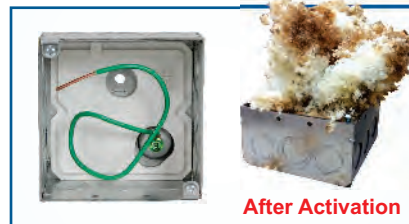

FIRESTOP PRODUCTS & PROTECTIVE COVERS

UNIVERSAL FIREBLOK SUPPRESSION INSERT

PRODUCT FEATURES

- ▶ One SKU fits single gang, 4" and 4-11/16" square boxes via break-apart design
- ▶ Non-Conductive
- ▶ Intumescent thermoplastic
- ▶ Pre-molded opening to accommodate raised grounding provisions and wiring access
- ▶ Up to 2 Hour Fire Rated
- ▶ Will not dry out or crumble
- ▶ Soundproof with STC Rating of 52**
- ▶ Certified for both Plastic and Metal faceplates in all fire-rated walls
- ▶ 95% labor savings over Putty Pad technology

* By Fireblok IP Holdings
** Tested in a UL 411 wall assembly to ASTM E90

Cat. No.	Description	Std. Pkg.	Master Ctn
UFSI	Universal Firestop Insert for 1G, 4", 4-11/16" Electrical Box, White	30	120

UFSI

Break-apart Design

Cut-In Box: 1/2 Insert 4" Sq. Box: 1 Insert 4-11/16" Sq. Box: 1-1/2 Inserts

The Universal Firestop Insert adheres to the inside of most 1-Gang, 4", or 4-11/16" electrical boxes

After Activation

Call on Orbit to install Firestop Inserts in the box of your choice

Expands 20+ times its size when exposed to temperatures above 220° F

TRADITIONAL

No more field installed putty

UNIVERSAL PROTECTIVE COVERS

PRODUCT FEATURES

- ▶ Prevent mortar, drywall compound, debris, paint & router bits from entering the junction box or damaging conductors or wiring devices
- ▶ One cover fits most power and data devices in the industry
- ▶ Works with most 1-gang, 2-gang, multigang and adjustable device rings
- ▶ Snap-off corner tabs for ganging covers in 2-gang or multigang rings
- ▶ **LPC-12MA**: Remove center knockout and pair with UPCTS for toggle switch applications
- ▶ **UPC-12MA**: Ideal for protecting toggle and Decora™-style switches
- ▶ Reusable