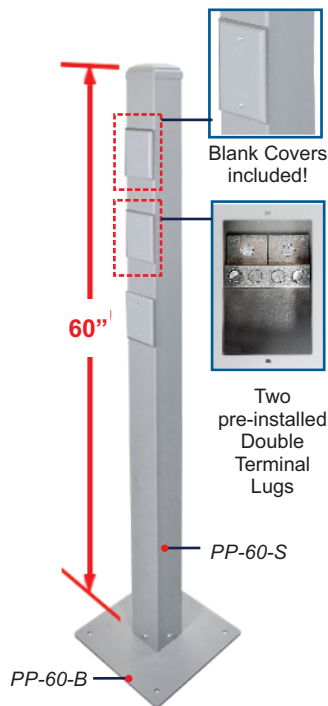

POWER PEDESTAL & EXTENSION

POWER PEDESTALS

PRODUCT FEATURES

- ▶ NEMA 3R Listed raceway, UL Listed for Wet Locations
- ▶ Stand Material: 13 GA Steel
- ▶ Base Material: 3 GA Steel Finish: Gray Powder Coating
- ▶ Stand-alone unit requires only one roof penetration and no additional bracing
- ▶ Route conduit paths below the roof line
- ▶ Base includes installation instructions and pack of 1/4"-20 -Bolts for Stand assembly
- ▶ Base features four hole provisions for 3/8" anchor bolts or stud anchors (not included)
- ▶ Base Opening: 3/4" (PP-30-B), 1-1/2" (PP-60-B) and 2-1/2" (PP-UB & PP-UBC)
- ▶ Two (PP-30-S) or three (PP-60-S) device openings with gasketed Blank Covers
- ▶ PP-30-S includes 10-32 Ground Screw with 10" Solid Cu. #12AWG Pigtail (top opening)
- ▶ PP-60-S Includes two (2) #1/0-14AWG Double Terminal Lugs (center opening)
- ▶ Base and Stand sold separately
- ▶ PPEC-12 adds 12" of height to Stands. Infinitely stackable

Product Type	Cat. No.	Description	For Use With	Trade Size	Dimensions (W x D)	Std. Pka.
Base	PP-30-B	Power Pedestal Base	PP-30-S, PP-60-S & PPEC-12	3/4"	10" x 10"	4
	PP-60-B	Power Pedestal Base	PP-30-S, PP-60-S & PPEC-12	1-1/2"	10" x 10"	2
	PP-UB <small>NEW</small>	Universal Power Pedestal Base	PP-30-S, PP-60-S & PPEC-12	2-1/2"	10" x 10"	2
	PP-UBC <small>NEW</small>	Combo Universal Power Pedestal Base	PP-30-S, PP-60-S & PPEC-12	2-1/2"	10" x 6-1/16"	2
Stand	PP-30-S	Power Pedestal Stand, 30"	PP-30-B, PP-60-B, PP-UB & PP-UBC	-	3" x 3"	4
	PP-60-S	Power Pedestal Stand, 60"	PP-30-B, PP-60-B, PP-UB & PP-UBC	-	3" x 3"	2
12" Ext	PPEC-12	12" Extension Coupling (Hardware Included)	Bases & Stands	-	12" x 3" x 3"	4

Base & Stand Shown Installed (Sold Separately)

POWER PEDESTAL & EXTENSION

SERVE POWER TO
99%

OF ALL COMMON
ELECTRICAL EQUIPMENT

NEW PP-UBC

Universal Combo Base
allows side by side installation

NEW PP-UB & PP-UBC

NEW Universal Base with large opening for dual high- and low-voltage conduit in one raceway