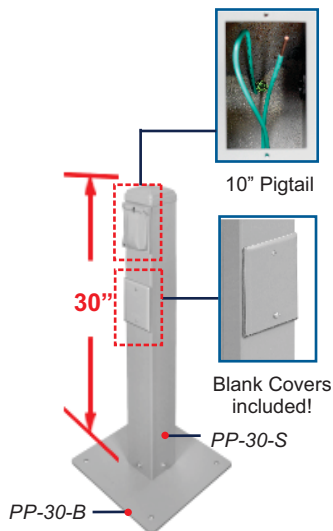

POWER PEDESTAL & EXTENSION

POWER PEDESTALS

PRODUCT FEATURES

- ▶ NEMA 3R Listed raceway, UL Listed for Wet Locations
- ▶ Stand Material: 13 GA Steel
- ▶ Base Material: 3 GA Steel Finish: Gray Powder Coating
- ▶ Stand-alone unit requires only one roof penetration and no additional bracing
- ▶ Route conduit paths below the roof line
- ▶ Base includes installation instructions and pack of 1/4"-20 -Bolts for Stand assembly
- ▶ Base features four hole provisions for 3/8" anchor bolts or stud anchors (not included)
- ▶ Base Opening: 3/4" (PP-30-B), 1-1/2" (PP-60-B) and 2-1/2" (PP-UB & PP-UBC)
- ▶ Two (PP-30-S) or three (PP-60-S) device openings with gasketed Blank Covers
- ▶ PP-30-S includes 10-32 Ground Screw with 10" Solid Cu. #12AWG Pigtail (top opening)
- ▶ PP-60-S Includes two (2) #1/0-14AWG Double Terminal Lugs (center opening)
- ▶ Base and Stand sold separately
- ▶ PPEC-12 adds 12" of height to Stands. Infinitely stackable

Product Type	Cat. No.	Description	For Use With	Trade Size	Dimensions (W x D)	Std. Pka.
Base	PP-30-B	Power Pedestal Base	PP-30-S, PP-60-S & PPEC-12	3/4"	10" x 10"	4
	PP-60-B	Power Pedestal Base	PP-30-S, PP-60-S & PPEC-12	1-1/2"	10" x 10"	2
	PP-UB <small>NEW</small>	Universal Power Pedestal Base	PP-30-S, PP-60-S & PPEC-12	2-1/2"	10" x 10"	2
	PP-UBC <small>NEW</small>	Combo Universal Power Pedestal Base	PP-30-S, PP-60-S & PPEC-12	2-1/2"	10" x 6-1/16"	2
Stand	PP-30-S	Power Pedestal Stand, 30"	PP-30-B, PP-60-B, PP-UB & PP-UBC	-	3" x 3"	4
	PP-60-S	Power Pedestal Stand, 60"	PP-30-B, PP-60-B, PP-UB & PP-UBC	-	3" x 3"	2
12" Ext	PPEC-12	12" Extension Coupling (Hardware Included)	Bases & Stands	-	12" x 3" x 3"	4

Base & Stand Shown Installed (Sold Separately)

POWER PEDESTAL & EXTENSION

SERVE POWER TO
99%

OF ALL COMMON
ELECTRICAL EQUIPMENT

NEW PP-UBC

Universal Combo Base
allows side by side installation

NEW PP-UB & PP-UBC

NEW Universal Base with large opening for dual high- and low-voltage conduit in one raceway