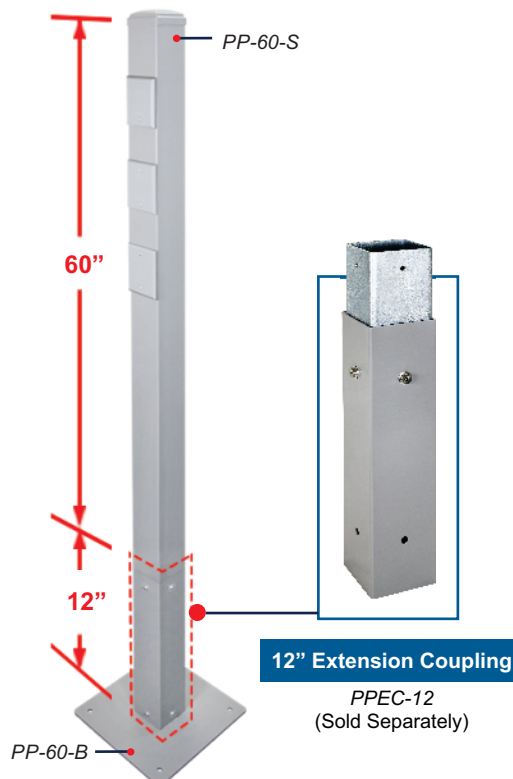

POWER PEDESTAL & EXTENSION

POWER PEDESTALS

PRODUCT FEATURES

- ▶ NEMA 3R Listed raceway, UL Listed for Wet Locations
- ▶ Stand Material: 13 GA Steel
- ▶ Base Material: 3 GA Steel Finish: Gray Powder Coating
- ▶ Stand-alone unit requires only one roof penetration and no additional bracing
- ▶ Route conduit paths below the roof line
- ▶ Base includes installation instructions and pack of 1/4"-20 -Bolts for Stand assembly
- ▶ Base features four hole provisions for 3/8" anchor bolts or stud anchors (not included)
- ▶ Base Opening: 3/4" (PP-30-B), 1-1/2" (PP-60-B) and 2-1/2" (PP-UB & PP-UBC)
- ▶ Two (PP-30-S) or three (PP-60-S) device openings with gasketed Blank Covers
- ▶ PP-30-S includes 10-32 Ground Screw with 10" Solid Cu. #12AWG Pigtail (top opening)
- ▶ PP-60-S Includes two (2) #1/0-14AWG Double Terminal Lugs (center opening)
- ▶ Base and Stand sold separately
- ▶ PPEC-12 adds 12" of height to Stands. Infinitely stackable

Product Type	Cat. No.	Description	For Use With	Trade Size	Dimensions (W x D)	Std. Pka.
Base	PP-30-B	Power Pedestal Base	PP-30-S, PP-60-S & PPEC-12	3/4"	10" x 10"	4
	PP-60-B	Power Pedestal Base	PP-30-S, PP-60-S & PPEC-12	1-1/2"	10" x 10"	2
	PP-UB <small>NEW</small>	Universal Power Pedestal Base	PP-30-S, PP-60-S & PPEC-12	2-1/2"	10" x 10"	2
	PP-UBC <small>NEW</small>	Combo Universal Power Pedestal Base	PP-30-S, PP-60-S & PPEC-12	2-1/2"	10" x 6-1/16"	2
Stand	PP-30-S	Power Pedestal Stand, 30"	PP-30-B, PP-60-B, PP-UB & PP-UBC	-	3" x 3"	4
	PP-60-S	Power Pedestal Stand, 60"	PP-30-B, PP-60-B, PP-UB & PP-UBC	-	3" x 3"	2
12" Ext	PPEC-12	12" Extension Coupling (Hardware Included)	Bases & Stands	-	12" x 3" x 3"	4

Base & Stand Shown Installed (Sold Separately)

POWER PEDESTAL & EXTENSION

SERVE POWER TO
99%

OF ALL COMMON
ELECTRICAL EQUIPMENT

NEW PP-UBC

Universal Combo Base
allows side by side installation

NEW PP-UB & PP-UBC

NEW Universal Base with large opening for dual high- and low-voltage conduit in one raceway