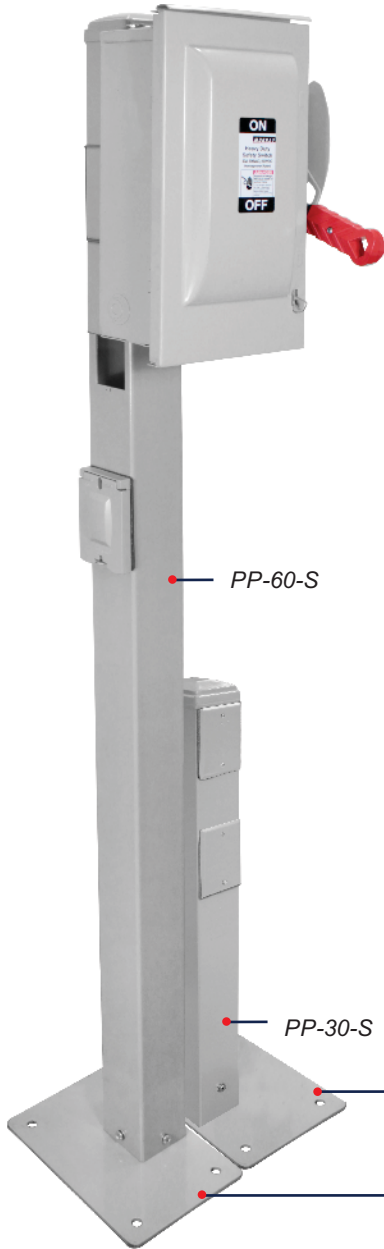

POWER PEDESTAL & EXTENSION

POWER PEDESTALS

PRODUCT FEATURES

- ▶ NEMA 3R Listed raceway, UL Listed for Wet Locations
- ▶ Stand Material: 13 GA Steel
- ▶ Base Material: 3 GA Steel Finish: Gray Powder Coating
- ▶ Stand-alone unit requires only one roof penetration and no additional bracing
- ▶ Route conduit paths below the roof line
- ▶ Base includes installation instructions and pack of 1/4"-20 -Bolts for Stand assembly
- ▶ Base features four hole provisions for 3/8" anchor bolts or stud anchors (not included)
- ▶ Base Opening: 3/4" (PP-30-B), 1-1/2" (PP-60-B) and 2-1/2" (PP-UB & PP-UBC)
- ▶ Two (PP-30-S) or three (PP-60-S) device openings with gasketed Blank Covers
- ▶ PP-30-S includes 10-32 Ground Screw with 10" Solid Cu. #12AWG Pigtail (top opening)
- ▶ PP-60-S Includes two (2) #1/0-14AWG Double Terminal Lugs (center opening)
- ▶ Base and Stand sold separately
- ▶ PPEC-12 adds 12" of height to Stands. Infinitely stackable

Product Type	Cat. No.	Description	For Use With	Trade Size	Dimensions (W x D)	Std. Pka.
Base	PP-30-B	Power Pedestal Base	PP-30-S, PP-60-S & PPEC-12	3/4"	10" x 10"	4
	PP-60-B	Power Pedestal Base	PP-30-S, PP-60-S & PPEC-12	1-1/2"	10" x 10"	2
	PP-UB <small>NEW</small>	Universal Power Pedestal Base	PP-30-S, PP-60-S & PPEC-12	2-1/2"	10" x 10"	2
	PP-UBC <small>NEW</small>	Combo Universal Power Pedestal Base	PP-30-S, PP-60-S & PPEC-12	2-1/2"	10" x 6-1/16"	2
Stand	PP-30-S	Power Pedestal Stand, 30"	PP-30-B, PP-60-B, PP-UB & PP-UBC	-	3" x 3"	4
	PP-60-S	Power Pedestal Stand, 60"	PP-30-B, PP-60-B, PP-UB & PP-UBC	-	3" x 3"	2
12" Ext	PPEC-12	12" Extension Coupling (Hardware Included)	Bases & Stands	-	12" x 3" x 3"	4

Base & Stand Shown Installed (Sold Separately)

POWER PEDESTAL & EXTENSION

SERVE POWER TO
99%

OF ALL COMMON
ELECTRICAL EQUIPMENT

NEW PP-UBC

Universal Combo Base
allows side by side installation

NEW PP-UB & PP-UBC

NEW Universal Base with large opening for dual high- and low-voltage conduit in one raceway