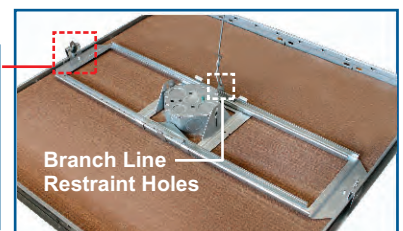

FA-SSB-UMAB

NEW! **READY TO INSTALL**

4

DIRECT-TO-STUD

Guided slots on each side allow the box to be easily adjusted by simply loosening the screws

BETWEEN STUDS

FA-SSB-UMAB Installed Between Studs

OVERHEAD APPLICATIONS

SSB-T5

SSB-TBAR

2018 NECA
**Show
Stopper**

NEW! FA-TBAR-UMAB

NEW! SSB-T-4R

Includes clips for between T-bar drop ceiling grids

FIRE ALARM/LIGHTING ON HARD LID

UMAB's can be installed on SSB-T5 for Hard-Lid Ceiling Applications

FIRE ALARM ON T-BAR

FA-TBAR-UMAB Installed in Drop Ceiling Grid

Tek screw provisions on each clip comply with NEC 314.23 (D) (1)

SSB-T-4R ON T-BAR

SSB-T-4R Installed in Drop Ceiling w/ Branch Line Restraint