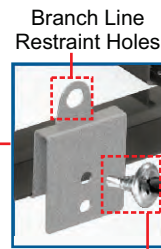

FA-SSB-UMAB

NEW! **READY TO INSTALL**

4

DIRECT-TO-STUD

Guided slots on each side allow the box to be easily adjusted by simply loosening the screws

BETWEEN STUDS

FA-SSB-UMAB Installed Between Studs

OVERHEAD APPLICATIONS

SSB-T5

SSB-TBAR

2018 NECA
**Show
Stopper**

NEW! FA-TBAR-UMAB

NEW! SSB-T-4R

Includes clips for between T-bar drop ceiling grids

FIRE ALARM/LIGHTING ON HARD LID

UMAB's can be installed on SSB-T5 for Hard-Lid Ceiling Applications

FIRE ALARM ON T-BAR

FA-TBAR-UMAB Installed in Drop Ceiling Grid

Tek screw provisions on each clip comply with NEC 314.23 (D) (1)

SSB-T-4R ON T-BAR

SSB-T-4R Installed in Drop Ceiling w/ Branch Line Restraint