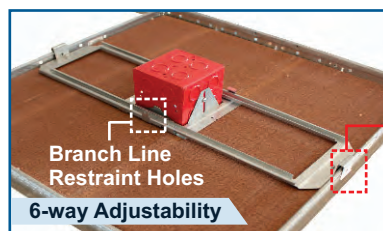

FA-SSB-UMAB

NEW! **READY TO INSTALL**

4

DIRECT-TO-STUD

Guided slots on each side allow the box to be easily adjusted by simply loosening the screws

BETWEEN STUDS

FA-SSB-UMAB Installed Between Studs

OVERHEAD APPLICATIONS

SSB-T5

SSB-TBAR

2018 NECA
**Show
Stopper**

NEW! FA-TBAR-UMAB

NEW! SSB-T-4R

Includes clips for between T-bar drop ceiling grids

FIRE ALARM/LIGHTING ON HARD LID

UMAB's can be installed on SSB-T5 for Hard-Lid Ceiling Applications

FIRE ALARM ON T-BAR

FA-TBAR-UMAB Installed in Drop Ceiling Grid

Tek screw provisions on each clip comply with NEC 314.23 (D) (1)

SSB-T-4R ON T-BAR

SSB-T-4R Installed in Drop Ceiling w/ Branch Line Restraint