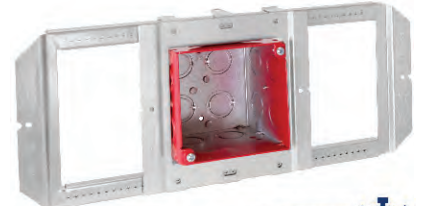

SSB SYSTEM

FIRE ALARM & LIGHTING

DIRECT-TO OR BETWEEN STUDS

**Video Available
On Our Website!**

FA-UMAB

UMAB

FA-UMAB-4R

UMAB-4R

FA-SSB-UMAB

NEW! **READY TO INSTALL**

4

DIRECT-TO-STUD

Guided slots on each side allow the box to be easily adjusted by simply loosening the screws

BETWEEN STUDS

FA-SSB-UMAB Installed Between Studs

OVERHEAD APPLICATIONS

SSB-T5

SSB-TBAR

2018 NECA
**Show
Stopper**

NEW! FA-TBAR-UMAB

NEW! SSB-T-4R

Includes clips for between T-bar drop ceiling grids

FIRE ALARM/LIGHTING ON HARD LID

UMAB's can be installed on SSB-T5 for Hard-Lid Ceiling Applications

FIRE ALARM ON T-BAR

FA-TBAR-UMAB Installed in Drop Ceiling Grid

Tek screw provisions on each clip comply with NEC 314.23 (D) (1)

SSB-T-4R ON T-BAR

SSB-T-4R Installed in Drop Ceiling w/ Branch Line Restraint