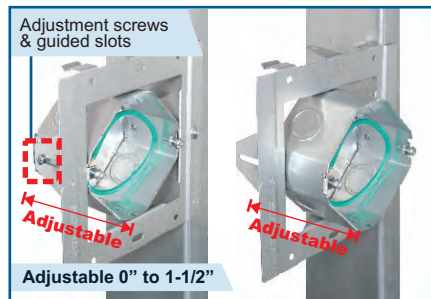

SSB SYSTEM

FIRE ALARM & LIGHTING

DIRECT-TO OR BETWEEN STUDS

**Video Available
On Our Website!**

FA-UMAB

UMAB

FA-UMAB-4R

UMAB-4R

FA-SSB-UMAB

NEW! **READY TO INSTALL**

4

DIRECT-TO-STUD

Guided slots on each side allow the box to be easily adjusted by simply loosening the screws

BETWEEN STUDS

FA-SSB-UMAB Installed Between Studs

OVERHEAD APPLICATIONS

SSB-T5

SSB-TBAR

2018 NECA
**Show
Stopper**

NEW! FA-TBAR-UMAB

NEW! SSB-T-4R

Includes clips for between T-bar drop ceiling grids

FIRE ALARM/LIGHTING ON HARD LID

UMAB's can be installed on SSB-T5 for Hard-Lid Ceiling Applications

FIRE ALARM ON T-BAR

FA-TBAR-UMAB Installed in Drop Ceiling Grid

Tek screw provisions on each clip comply with NEC 314.23 (D) (1)

SSB-T-4R ON T-BAR

SSB-T-4R Installed in Drop Ceiling w/ Branch Line Restraint