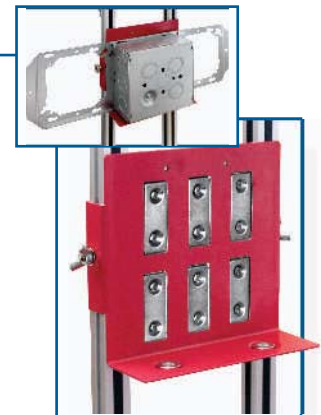

THE HABIT

HEIGHT ADJUSTABLE BOX INSTALLATION TEMPLATE

HEIGHT ADJ. BOX INSTALL TOOL

PRODUCT FEATURES

- Adjustable and magnetic platform
- Platform can be preset at a specific height for a consistent box and bracket installation
- Compatible with all Orbit Stud Brackets

FB-3

FB-4

Pg.13

FMB

MBBH

Compatible with all of
Orbit's Stud Brackets

15

HABIT FEATURES

Tool-free stackability for
switch and receptacles!

Bubble Leveler

Adjustable via
hand nuts

Magnets hold
box and bracket