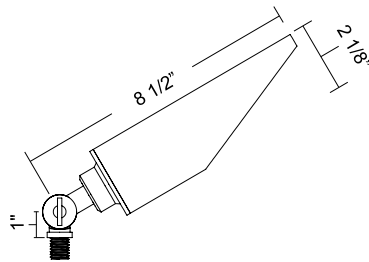

# LB150SH

“6W bulb equivalent to 35W halogen lamp”

## INCLUDES

LMR16 3W or LMR16 6W

CO-3 Connector

GS-85 PVC Spike

## PRODUCT FEATURES

- Solid Brass
- 12V
- LMR16 3W or 6W Lamp Included
- Convex Tempered Glass Lens with Weatherproof Gasket
- Adjustable Key Knuckle
- 50,000 life hours
- GS-85 PVC Spike
- CO-3 Connector
- 1 Year Warranty