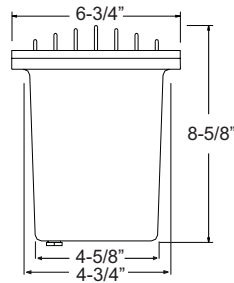

120V

LED 5200 Series

PRODUCT FEATURES

- Cast Aluminum
- PAR38 Lamp Not Included (75W Max.)
- Tempered Glass Lens
- 3 Holes on the Bottom: 1-SJT Cord, 1-Plug and 1-Blank
- 24" SJT Cord

POWDER COATED FINISHES

BK

*5214

H.I.D. Lighting

LED FG5200 Series

PRODUCT FEATURES

- Fiberglass
- PAR38 Lamp Not Included (75W Max.)
- Tempered Glass Lens
- 3 Holes on the Bottom: 1-SJT Cord, 1-Plug and 1-Blank
- Corrosion Resistant

POWDER COATED FINISHES

BK