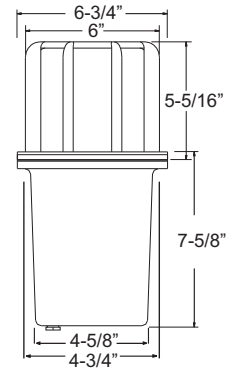

120V

LED 5200 Series

PRODUCT FEATURES

- Cast Aluminum
- PAR38 Lamp Not Included (75W Max.)
- Tempered Glass Lens
- 3 Holes on the Bottom: 1-SJT Cord, 1-Plug and 1-Blank
- 24" SJT Cord

POWDER COATED FINISHES

BK

H.I.D. Lighting

LED FG5200 Series

PRODUCT FEATURES

- Fiberglass
- PAR38 Lamp Not Included (75W Max.)
- Tempered Glass Lens
- 3 Holes on the Bottom: 1-SJT Cord, 1-Plug and 1-Blank
- Corrosion Resistant

POWDER COATED FINISHES

BK