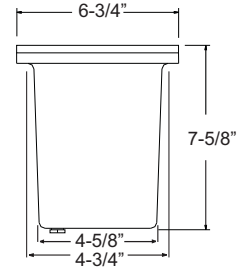

120V

LED 5200 Series

PRODUCT FEATURES

- Cast Aluminum
- PAR38 Lamp Not Included (75W Max.)
- Tempered Glass Lens
- 3 Holes on the Bottom: 1-SJT Cord, 1-Plug and 1-Blank
- 24" SJT Cord

POWDER COATED FINISHES

BK

5212

H.I.D. Lighting

LED FG5200 Series

PRODUCT FEATURES

- Fiberglass
- PAR38 Lamp Not Included (75W Max.)
- Tempered Glass Lens
- 3 Holes on the Bottom: 1-SJT Cord, 1-Plug and 1-Blank
- Corrosion Resistant

POWDER COATED FINISHES

BK