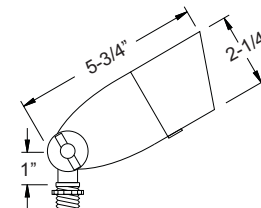

Landscape Lighting

*While Supplies Last

LED LED Compatible, Sold Separately

www.orbitelectric.com