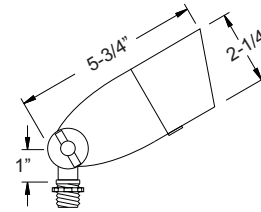

LED B171

PRODUCT FEATURES

- ▶ Cast Brass
- ▶ 12 Volts
- ▶ MR16 20W Lamp Included (35W Max.)
- ▶ Convex Tempered Glass Lens
- ▶ Adjustable Key Knuckle
- ▶ GS-85 PVC Spike
- ▶ Silicone Wire Nuts

FINISHES

AB AZ ARB * AG

Shown In Architectural Bronze

LED 1071

PRODUCT FEATURES

- ▶ Cast Aluminum
- ▶ 12 Volts
- ▶ MR16 20W Lamp Included (35W Max.)
- ▶ Tempered Glass Lens
- ▶ GS-85 PVC Spike
- ▶ Silicone Wire Nuts

POWDER COATED FINISHES

BK BR

Shown In Bronze

LED 1081

PRODUCT FEATURES

- ▶ Cast Aluminum
- ▶ 12 Volts
- ▶ MR16 20W Lamp Included (35W Max.)
- ▶ Slip-On Cap with Tempered Glass Lens
- ▶ Adjustable Key Knuckle
- ▶ GS-85 PVC Spike
- ▶ Silicone Wire Nuts