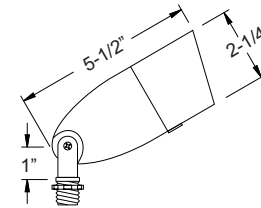

LED B171

PRODUCT FEATURES

- ▶ Cast Brass
- ▶ 12 Volts
- ▶ MR16 20W Lamp Included (35W Max.)
- ▶ Convex Tempered Glass Lens
- ▶ Adjustable Key Knuckle
- ▶ GS-85 PVC Spike
- ▶ Silicone Wire Nuts

FINISHES

AB AZ ARB * AG

Shown In Architectural Bronze

LED 1071

PRODUCT FEATURES

- ▶ Cast Aluminum
- ▶ 12 Volts
- ▶ MR16 20W Lamp Included (35W Max.)
- ▶ Tempered Glass Lens
- ▶ GS-85 PVC Spike
- ▶ Silicone Wire Nuts

POWDER COATED FINISHES

BK BR

Shown In Bronze

LED 1081

PRODUCT FEATURES

- ▶ Cast Aluminum
- ▶ 12 Volts
- ▶ MR16 20W Lamp Included (35W Max.)
- ▶ Slip-On Cap with Tempered Glass Lens
- ▶ Adjustable Key Knuckle
- ▶ GS-85 PVC Spike
- ▶ Silicone Wire Nuts