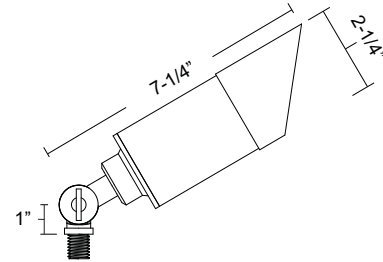

LED B153

PRODUCT FEATURES

- Solid Brass
- 12 Volts
- MR11 20W Lamp Included (35W Max.)
- Tempered Glass Lens
- GS-85 PVC Spike
- Silicone Wire Nuts

FINISH

ARB

LED B160SH

PRODUCT FEATURES

- Solid Brass
- 12 Volts
- MR16 20W Lamp Included (35W Max.)
- Tempered Glass Lens
- Adjustable Key Knuckle
- GS-85 PVC Spike
- Silicone Wire Nuts

FINISH

ARB

LED *B102

PRODUCT FEATURES

- Solid Brass
- 12 Volts
- MR16 20W Lamp Included (35W Max.)
- Tempered Glass Lens
- Adjustable Key Knuckle
- GS-85 PVC Spike
- Silicone Wire Nuts

FINISHES

AZ

ARB