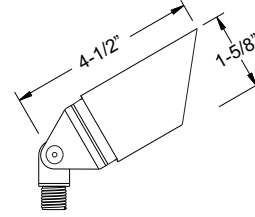

LED B153

PRODUCT FEATURES

- ▶ Solid Brass
- ▶ 12 Volts
- ▶ MR11 20W Lamp Included (35W Max.)
- ▶ Tempered Glass Lens
- ▶ GS-85 PVC Spike
- ▶ Silicone Wire Nuts

FINISH

ARB

LED B160SH

PRODUCT FEATURES

- ▶ Solid Brass
- ▶ 12 Volts
- ▶ MR16 20W Lamp Included (35W Max.)
- ▶ Tempered Glass Lens
- ▶ Adjustable Key Knuckle
- ▶ GS-85 PVC Spike
- ▶ Silicone Wire Nuts