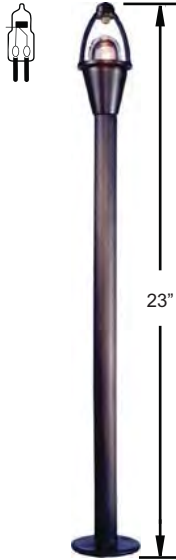

LED B180 Series

PRODUCT FEATURES

- ▶ Solid Brass
- ▶ 12 Volts
- ▶ JC Bi-Pin 20W Lamp Included (20W Max.)
- ▶ GS-10 Super Spike
- ▶ Silicone Wire Nuts

ORDERING GUIDE

Sample Cat. No.: B18S / B182C / AB

1. Stem _____
2. Lamp Shade Style _____
3. Finish _____

Order stem & shade separately

B18S
Stem Only

B181C
Shade Only

B182C
Shade Only

B183C
Shade Only

B184C
Shade Only

B185C
Shade Only

B186C
Shade Only