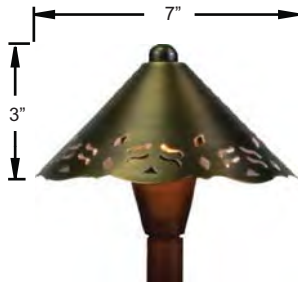

LED B180 Series

PRODUCT FEATURES

- ▶ Solid Brass
- ▶ 12 Volts
- ▶ JC Bi-Pin 20W Lamp Included (20W Max.)
- ▶ GS-10 Super Spike
- ▶ Silicone Wire Nuts

ORDERING GUIDE

Sample Cat. No.: B18S / B182C / AB

1. Stem _____
2. Lamp Shade Style _____
3. Finish _____

Order stem & shade separately

B18S
Stem Only

B181C
Shade Only

B182C
Shade Only

B183C
Shade Only

B184C
Shade Only

B185C
Shade Only

B186C
Shade Only