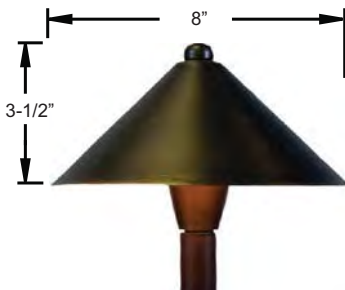

LED B180 Series

PRODUCT FEATURES

- ▶ Solid Brass
- ▶ 12 Volts
- ▶ JC Bi-Pin 20W Lamp Included (20W Max.)
- ▶ GS-10 Super Spike
- ▶ Silicone Wire Nuts

ORDERING GUIDE

Sample Cat. No.: B18S / B182C / AB

1. Stem _____
2. Lamp Shade Style _____
3. Finish _____

Order stem & shade separately

B18S
Stem Only

B181C
Shade Only

B182C
Shade Only

B183C
Shade Only

B184C
Shade Only

B185C
Shade Only

B186C
Shade Only