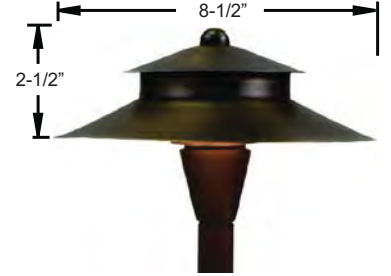

LED B180 Series

PRODUCT FEATURES

- ▶ Solid Brass
- ▶ 12 Volts
- ▶ JC Bi-Pin 20W Lamp Included (20W Max.)
- ▶ GS-10 Super Spike
- ▶ Silicone Wire Nuts

ORDERING GUIDE

Sample Cat. No.: B18S / B182C / AB

1. Stem _____
2. Lamp Shade Style _____
3. Finish _____

Order stem & shade separately

B18S
Stem Only

B181C
Shade Only

B182C
Shade Only

B183C
Shade Only

B184C
Shade Only

B185C
Shade Only

B186C
Shade Only