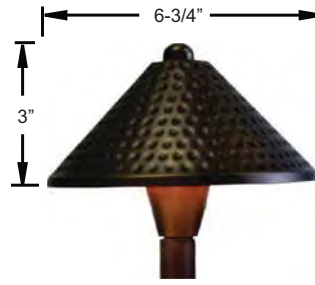

LED B180 Series

PRODUCT FEATURES

- ▶ Solid Brass
- ▶ 12 Volts
- ▶ JC Bi-Pin 20W Lamp Included (20W Max.)
- ▶ GS-10 Super Spike
- ▶ Silicone Wire Nuts

ORDERING GUIDE

Sample Cat. No.: B18S / B182C / AB

1. Stem _____
2. Lamp Shade Style _____
3. Finish _____

Order stem & shade separately

B18S
Stem Only

B181C
Shade Only

B182C
Shade Only

B183C
Shade Only

B184C
Shade Only

B185C
Shade Only

B186C
Shade Only