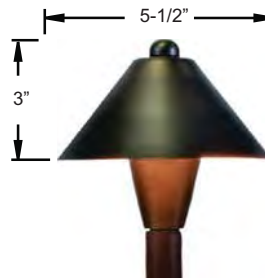

LED B180 Series

PRODUCT FEATURES

- ▶ Solid Brass
- ▶ 12 Volts
- ▶ JC Bi-Pin 20W Lamp Included (20W Max.)
- ▶ GS-10 Super Spike
- ▶ Silicone Wire Nuts

ORDERING GUIDE

Sample Cat. No.: B18S / B182C / AB

1. Stem _____
2. Lamp Shade Style _____
3. Finish _____

Order stem & shade separately

B18S
Stem Only

B181C
Shade Only

B182C
Shade Only

B183C
Shade Only

B184C
Shade Only

B185C
Shade Only

B186C
Shade Only