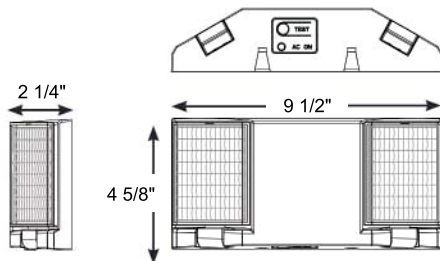

Cat. No.	Housing Color
EL2FM-LED	W (White) B (Black)

Exit & Emergency