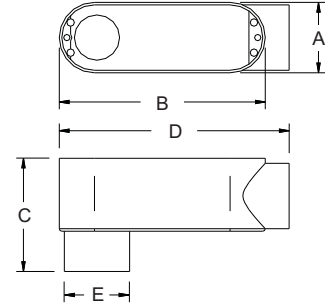

DIE CAST COPPER-FREE ALUMINUM
THREADED CONDUIT BODIES
"LB" SERIES
WITHOUT COVERS

PRODUCT FEATURES

- ▶ Gray color
- ▶ Suitable for wet location when used with gasket and cover

Cat. No.	Trade Size	DIMENSIONS - LB SERIES					Std. Pkg.
		A	B	C	D	E	
LB-50	1/2"	1-5/16"	3-7/8"	2-3/32"	4-5/16"	1-1/16"	10
LB-75	3/4"	1-9/16"	4-11/16"	2-3/8"	5-3/32"	1-5/16"	10
LB-100	1"	1-13/16"	5-3/8"	2-3/4"	5-29/32"	1-9/16"	5
LB-125	1-1/4"	2-1/2"	7-5/16"	3-1/2"	7-13/16"	1-31/32"	2
LB-150	1-1/2"	2-1/2"	7-5/16"	3-1/2"	7-13/16"	2-3/16"	2
LB-200	2"	3-3/16"	9-1/2"	4-1/2"	10-1/16"	2-11/16"	1
LB-250	2-1/2"	4-1/2"	12-1/16"	5-5/16"	12-13/16"	3-5/16"	1
LB-300	3"	4-1/2"	12-1/16"	5-29/32"	12-13/16"	3-15/16"	1
LB-350	3-1/2"	5-9/16"	15-1/16"	7-5/16"	15-5/8"	4-17/32"	1
LB-400	4"	5-9/16"	15-7/16"	7-5/16"	15-5/8"	4-31/32"	1

Electrical Fittings

DIE CAST COPPER-FREE ALUMINUM
THREADED CONDUIT BODIES
"LL" SERIES
WITHOUT COVERS

PRODUCT FEATURES

- ▶ Gray color
- ▶ Suitable for wet location when used with gasket and cover

Cat. No.	Trade Size	DIMENSIONS - LL SERIES					Std. Pkg.
		A	B	C	D	E	
LL-50	1/2"	1-5/16"	3-7/8"	2-1/32"	4-5/16"	1-3/8"	10
LL-75	3/4"	1-9/16"	4-11/16"	2-5/16"	5-3/32"	1-5/8"	10
LL-100	1"	1-13/16"	5-3/8"	2-11/16"	5-29/32"	1-7/8"	5
LL-125	1-1/4"	2-1/2"	7-5/16"	3-1/2"	7-13/16"	2-1/2"	2
LL-150	1-1/2"	2-1/2"	7-5/16"	3-1/2"	7-13/16"	2-1/2"	2
LL-200	2"	3-3/16"	9-1/2"	4-9/32"	10-1/16"	3-3/8"	1
LL-250	2-1/2"	4-1/2"	12-1/16"	5-7/8"	12-13/16"	4"	1
LL-300	3"	4-1/2"	12-1/16"	5-7/8"	12-13/16"	4-1/2"	1
LL-400	4"	5-9/16"	15-7/16"	7-21/32"	15-5/8"	5-5/8"	1