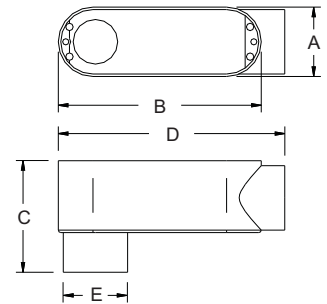

**DIE CAST COPPER-FREE ALUMINUM THREADED CONDUIT BODIES "LB" SERIES**

**PRODUCT FEATURES**

- ▶ With Die Cast Cover and Neoprene Gasket
- ▶ Gray color

Cat. No.	Trade Size	DIMENSIONS - LB SERIES					Std. Pkg.
		A	B	C	D	E	
LB-50A	1/2"	1-5/16"	3-7/8"	2-3/32"	4-5/16"	1-1/16"	10
LB-75A	3/4"	1-9/16"	4-11/16"	2-3/8"	5-3/32"	1-5/16"	10
LB-100A	1"	1-13/16"	5-3/8"	2-3/4"	5-29/32"	1-9/16"	5
LB-125A	1-1/4"	2-1/2"	7-5/16"	3-1/2"	7-13/16"	1-31/32"	2
LB-150A	1-1/2"	2-1/2"	7-5/16"	3-1/2"	7-13/16"	2-3/16"	2
LB-200A	2"	3-3/16"	9-1/2"	4-1/2"	10-1/16"	2-11/16"	1
LB-250A	2-1/2"	4-1/2"	12-1/16"	5-5/16"	12-13/16"	3-5/16"	1
LB-300A	3"	4-1/2"	12-1/16"	5-29/32"	12-13/16"	3-15/16"	1
LB-350A	3-1/2"	5-9/16"	15-1/16"	7-5/16"	15-5/8"	4-17/32"	1
LB-400A	4"	5-9/16"	15-7/16"	7-5/16"	15-5/8"	4-31/32"	1

Electrical Fittings

**DIE CAST COPPER-FREE ALUMINUM THREADED CONDUIT BODIES "LL" SERIES**

**PRODUCT FEATURES**

- ▶ With Die Cast Cover and Neoprene Gasket
- ▶ Gray color

Cat. No.	Trade Size	DIMENSIONS - LL SERIES					Std. Pkg.
		A	B	C	D	E	
LL-50A	1/2"	1-5/16"	3-7/8"	2-1/32"	4-5/16"	1-3/8"	10
LL-75A	3/4"	1-9/16"	4-11/16"	2-5/16"	5-3/32"	1-5/8"	10
LL-100A	1"	1-13/16"	5-3/8"	2-11/16"	5-29/32"	1-7/8"	5
LL-125A	1-1/4"	2-1/2"	7-5/16"	3-1/2"	7-13/16"	2-1/2"	2
LL-150A	1-1/2"	2-1/2"	7-5/16"	3-1/2"	7-13/16"	2-1/2"	2
LL-200A	2"	3-3/16"	9-1/2"	4-9/32"	10-1/16"	3-3/8"	1
LL-250A	2-1/2"	4-1/2"	12-1/16"	5-7/8"	12-13/16"	4"	1
LL-300A	3"	4-1/2"	12-1/16"	5-7/8"	12-13/16"	4-1/2"	1
LL-400A	4"	5-9/16"	15-1/16"	7-21/32"	15-5/8"	5-5/8"	1