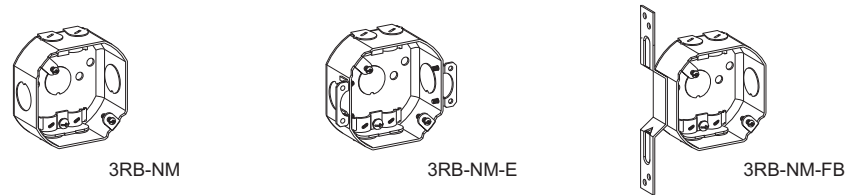

3-1/2" OCTAGON (30) BOXES & EXTENSION RING

DRAWN
1-1/2" DEEP

9.0 Cu. In.

NOTE

- ▶ For Fixture/Luminaire Support of 50 lbs or less

Cat. No.	Bracket & Setback	Knockouts		Std. Pkg.
		Sides	Bottom	
3RB-50	-	4 - 1/2"	1 - 1/2"	50
3RB-50-FB	FB, 1/2"	3 - 1/2"	1 - 1/2"	50
3RB-50-EXT	-	4 - 1/2"	-	50

3-1/2" OCTAGON (30) BOXES

DRAWN
1-1/2" DEEP

9.0 Cu. In.

WITH NON-METALLIC (NM) SHEATHED CABLE CLAMPS
NOTE

- ▶ For Fixture/Luminaire Support of 50 lbs or less (Except 3RB-NM-E)

Cat. No.	Bracket & Setback	Knockouts		Std. Pkg.
		Sides	Bottom	
3RB-NM	-	2 - 1/2", 4 - Loom	1 - 1/2"	50
3RB-NM-E	Ears	2 - 1/2", 4 - Loom	1 - 1/2"	50
3RB-NM-FB	FB, 1/2"	1 - 1/2", 4 - Loom	1 - 1/2"	50

3-1/2" ROUND COVERS

Cat. No.	Description	Std. Pkg.
3RBC	Flat, Blank	50
3RBCK	Flat, 1/2" KO	50
*3RC-TS	Flat, Toggle Switch	50
*3RC-DR	Flat, Duplex Receptacle	50
*3RC-SR	Flat, 1.406" Diameter, 15A Single Receptacle	50
*3RC-PO	Flat, 1.594" Diameter, 20A Power Outlet	50