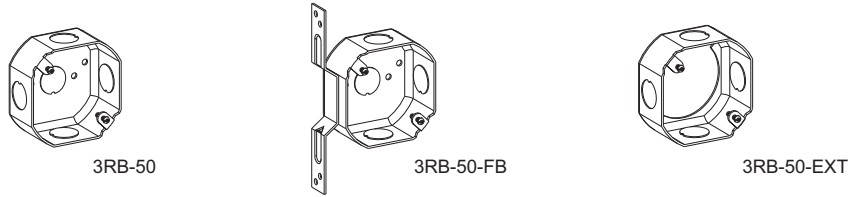

3-3/8" & 4" ROUND PANCAKE BOXES

NOTE

- ▶ Not for use as Ceiling Fan Support Boxes (See Page A1)
- ▶ For Fixture/Luminaire Support of 50 lbs or less

Cat. No.	Depth	Clamp Type	Knockouts	Box Diameter	Cu. In.	Std. Pkg.
3PB-NM	1/2"	NM	1 - 1/2", 4 - Circ. Pryouts	3 - 3/8"	3.9	50
3PDB-NM	3/4"	NM	1 - 1/2", 4 - Circ. Pryouts	3 - 3/8"	5.0	50
4PB	1/2"	-	5 - 1/2"	4"	6.0	50
4PB-NM	1/2"	NM	3 - 1/2", 4 - Circ. Pryouts	4"	6.0	50

3-1/2" OCTAGON (30) BOXES & EXTENSION RING

DRAWN
1-1/2" DEEP

9.0 Cu. In.

NOTE

- ▶ For Fixture/Luminaire Support of 50 lbs or less

Cat. No.	Bracket & Setback	Knockouts		Std. Pkg.
		Sides	Bottom	
3RB-50	-	4 - 1/2"	1 - 1/2"	50
3RB-50-FB	FB, 1/2"	3 - 1/2"	1 - 1/2"	50
3RB-50-EXT	-	4 - 1/2"	-	50

3-1/2" OCTAGON (30) BOXES

DRAWN
1-1/2" DEEP

9.0 Cu. In.

WITH NON-METALLIC (NM) SHEATHED CABLE CLAMPS
NOTE

- ▶ For Fixture/Luminaire Support of 50 lbs or less (Except 3RB-NM-E)

Cat. No.	Bracket & Setback	Knockouts		Std. Pkg.
		Sides	Bottom	
3RB-NM	-	2 - 1/2", 4 - Loom	1 - 1/2"	50
3RB-NM-E	Ears	2 - 1/2", 4 - Loom	1 - 1/2"	50
3RB-NM-FB	FB, 1/2"	1 - 1/2", 4 - Loom	1 - 1/2"	50

3-1/2" ROUND COVERS

Cat. No.	Description	Std. Pkg.
3RBC	Flat, Blank	50
3RBCK	Flat, 1/2" KO	50
*3RC-TS	Flat, Toggle Switch	50
*3RC-DR	Flat, Duplex Receptacle	50
*3RC-SR	Flat, 1.406" Diameter, 15A Single Receptacle	50
*3RC-PO	Flat, 1.594" Diameter, 20A Power Outlet	50