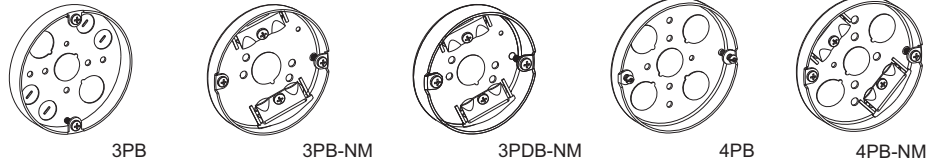

3-3/8" & 4" ROUND PANCAKE BOXES

NOTE

- ▶ Not for use as Ceiling Fan Support Boxes (See Page A1)
- ▶ For Fixture/Luminaire Support of 50 lbs or less

Cat. No.	Depth	Clamp Type	Knockouts	Box Diameter	Cu. In.	Std. Pkg.
3PB-NM	1/2"	NM	1 - 1/2", 4 - Circ. Pryouts	3 - 3/8"	3.9	50
3PDB-NM	3/4"	NM	1 - 1/2", 4 - Circ. Pryouts	3 - 3/8"	5.0	50
4PB	1/2"	-	5 - 1/2"	4"	6.0	50
4PB-NM	1/2"	NM	3 - 1/2", 4 - Circ. Pryouts	4"	6.0	50

3-1/2" OCTAGON (30) BOXES & EXTENSION RING

DRAWN
1-1/2" DEEP

9.0 Cu. In.

NOTE

- ▶ For Fixture/Luminaire Support of 50 lbs or less

Cat. No.	Bracket & Setback	Knockouts		Std. Pkg.
		Sides	Bottom	
3RB-50	-	4 - 1/2"	1 - 1/2"	50
3RB-50-FB	FB, 1/2"	3 - 1/2"	1 - 1/2"	50
3RB-50-EXT	-	4 - 1/2"	-	50

3-1/2" OCTAGON (30) BOXES

DRAWN
1-1/2" DEEP

9.0 Cu. In.

WITH NON-METALLIC (NM) SHEATHED CABLE CLAMPS
NOTE

- ▶ For Fixture/Luminaire Support of 50 lbs or less (Except 3RB-NM-E)

Cat. No.	Bracket & Setback	Knockouts		Std. Pkg.
		Sides	Bottom	
3RB-NM	-	2 - 1/2", 4 - Loom	1 - 1/2"	50
3RB-NM-E	Ears	2 - 1/2", 4 - Loom	1 - 1/2"	50
3RB-NM-FB	FB, 1/2"	1 - 1/2", 4 - Loom	1 - 1/2"	50

3-1/2" ROUND COVERS

Cat. No.	Description	Std. Pkg.
3RBC	Flat, Blank	50
3RBCK	Flat, 1/2" KO	50
*3RC-TS	Flat, Toggle Switch	50
*3RC-DR	Flat, Duplex Receptacle	50
*3RC-SR	Flat, 1.406" Diameter, 15A Single Receptacle	50
*3RC-PO	Flat, 1.594" Diameter, 20A Power Outlet	50