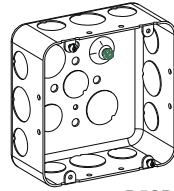

### 4-11/16" SQUARE (5S) BOXES

**DRAWN**

**2-1/8" DEEP**

42.0 Cu. In.

**WITH RAISED GROUND EMBOSS & 10-32 GROUND SCREW**

**BOXES WITH PIGTAIL FEATURES**

▶ 10" Pigtail for D5SDB-CKO-PT-10

Cat. No.	Bracket & Setback	Knockouts		Std. Pkg.
		Sides	Bottom	
D5SDB-50/75	-	8 - 1/2", 4 - 3/4"	2 - 1/2", 2 - 3/4"	24
D5SDB-CKO	-	2 - 1/2", 10 - CKO	2 - 1/2", 2 - 3/4"	24
D5SDB-CKO-PT-10 <b>NEW</b>	-	2 - 1/2", 10 - CKO	2 - 1/2", 2 - 3/4"	24
*D5SDB-50/75-FB	FB, Flush	6 - 1/2", 3 - 3/4"	2 - 1/2", 2 - 3/4"	24
*D5SDB-CKO-FB	FB, Flush	2 - 1/2", 7 - CKO	2 - 1/2", 2 - 3/4"	24
D5SDB-CKO-S	-	2 - 1/2", 10 - CKO	3 - 3/4"	24

D5SDB-50/75

D5SDB-CKO

D5SDB-CKO-PT-10

D5SDB-50/75-FB

D5SDB-CKO-FB

D5SDB-CKO-S

### 4-11/16" SQUARE (5S) SHALLOW BOX & EXTENSION RING

**WELDED**

**1-1/2" DEEP**

29.5 Cu. In.

**WITH RAISED GROUND EMBOSS (EXCEPT FOR EXTENSION RING)**

Cat. No.	Knockouts		Std. Pkg.
	Sides	Bottom	
5SSB-MKO	8 - 1/2", 4 - MKO	2 - 1/2", 2 - MKO	24
5SSB-MKO-EXT	8 - 1/2", 4 - MKO	-	24