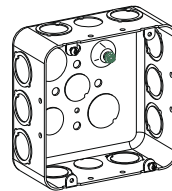

### 4-11/16" SQUARE (5S) BOXES

**DRAWN**

**2-1/8" DEEP**

42.0 Cu. In.

**WITH RAISED GROUND EMBOSS & 10-32 GROUND SCREW**

**BOXES WITH PIGTAIL FEATURES**

▶ 10" Pigtail for D5SDB-CKO-PT-10

Cat. No.	Bracket & Setback	Knockouts		Std. Pkg.
		Sides	Bottom	
D5SDB-50/75	-	8 - 1/2", 4 - 3/4"	2 - 1/2", 2 - 3/4"	24
D5SDB-CKO	-	2 - 1/2", 10 - CKO	2 - 1/2", 2 - 3/4"	24
D5SDB-CKO-PT-10 <b>NEW</b>	-	2 - 1/2", 10 - CKO	2 - 1/2", 2 - 3/4"	24
*D5SDB-50/75-FB	FB, Flush	6 - 1/2", 3 - 3/4"	2 - 1/2", 2 - 3/4"	24
*D5SDB-CKO-FB	FB, Flush	2 - 1/2", 7 - CKO	2 - 1/2", 2 - 3/4"	24
D5SDB-CKO-S	-	2 - 1/2", 10 - CKO	3 - 3/4"	24

D5SDB-50/75

D5SDB-CKO

D5SDB-CKO-PT-10

D5SDB-50/75-FB

D5SDB-CKO-FB

D5SDB-CKO-S

### 4-11/16" SQUARE (5S) SHALLOW BOX & EXTENSION RING

**WELDED**

**1-1/2" DEEP**

29.5 Cu. In.

**WITH RAISED GROUND EMBOSS (EXCEPT FOR EXTENSION RING)**

Cat. No.	Knockouts		Std. Pkg.
	Sides	Bottom	
5SSB-MKO	8 - 1/2", 4 - MKO	2 - 1/2", 2 - MKO	24
5SSB-MKO-EXT	8 - 1/2", 4 - MKO	-	24