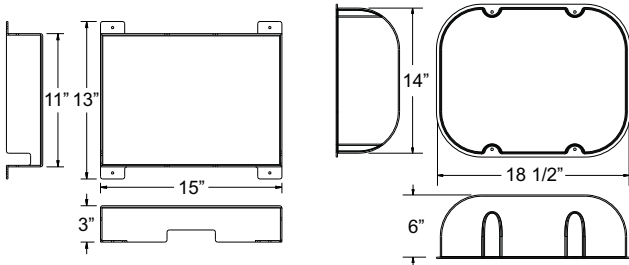

PCS SERIES ENVIRONMENTAL SHIELDS

PCS-R
Shown Installed

PCS-D
Shown Installed

Cat. No.	Description
PCS-R	Polycarbonate Vandal/Environmental Rectangular Shield
PCS-D	Polycarbonate Vandal/Environmental Dome Shield

Exit & Emergency

WG SERIES WIRE GUARDS

WG-15

WG-30
Shown Installed

Cat. No.	Description
WG-15	15" Wire Guard Covers most Emergency Units
WG-30	30" Wire Guard Covers most Exits & Combo Units