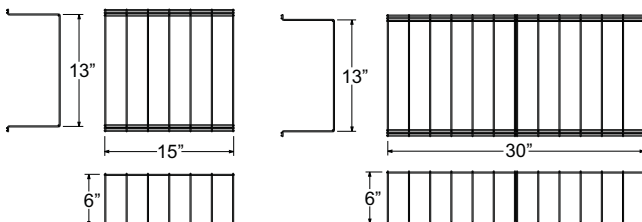

Exit & Emergency

WG SERIES WIRE GUARDS

WG-15

WG-30
Shown Installed

Cat. No.	Description
WG-15	15" Wire Guard Covers most Emergency Units
WG-30	30" Wire Guard Covers most Exits & Combo Units