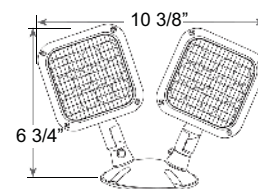

LRHS-1

LRHS-2

NEW

LRHR-1

NEW

LRHR-2

LRHS-WP-1

LRHS-WP-2

PRODUCT FEATURES

- ▶ Adjustable heads to increase center-to-center spacing
- ▶ Mounting hardware included
- ▶ Suitable for ceiling or end Mounting

Cat. No.	No. of Heads	Voltage	Housing Color	Wattage
LRHS (Square LED Remote Head)	1	MV (3.6V, 6V, 9.6V & 12V)	W (White)	Blank (1W per Head)
	2		B (Black)	HO (1.5W per Head)
NEW LRHR (Round LED Remote Head)	1	3 (3.2V)	W (White)	4 (3.6W Total)
	2			6 (6.3W Total)
				13 (12.8W Total)
LRHS-WP (Outdoor Square LED Remote)	1	MV (3.6V, 6V, 9.6V & 12V)	GY (Grey)	Blank (1W per Head)
	2		B (Black)	HO (1.5W per Head)