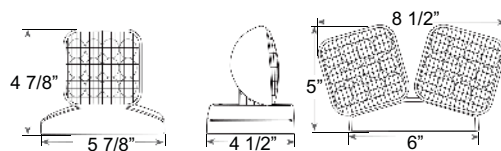

LRHS-1

LRHS-2

NEW

LRHR-1

NEW

LRHR-2

LRHS-WP-1

LRHS-WP-2

PRODUCT FEATURES

- ▶ Adjustable heads to increase center-to-center spacing
- ▶ Mounting hardware included
- ▶ Suitable for ceiling or end Mounting

Cat. No.	No. of Heads	Voltage	Housing Color	Wattage
LRHS (Square LED Remote Head)	1	MV (3.6V, 6V, 9.6V & 12V)	W (White)	Blank (1W per Head)
	2		B (Black)	HO (1.5W per Head)
NEW LRHR (Round LED Remote Head)	1	3 (3.2V)	W (White)	4 (3.6W Total)
	2			6 (6.3W Total)
				13 (12.8W Total)
LRHS-WP (Outdoor Square LED Remote)	1	MV (3.6V, 6V, 9.6V & 12V)	GY (Grey)	Blank (1W per Head)
	2		B (Black)	HO (1.5W per Head)