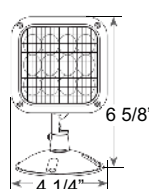

LRHS-1

LRHS-2

NEW

LRHR-1

NEW

LRHR-2

LRHS-WP-1

LRHS-WP-2

PRODUCT FEATURES

- ▶ Adjustable heads to increase center-to-center spacing
- ▶ Mounting hardware included
- ▶ Suitable for ceiling or end Mounting

Cat. No.	No. of Heads	Voltage	Housing Color	Wattage
LRHS (Square LED Remote Head)	1	MV (3.6V, 6V, 9.6V & 12V)	W (White)	Blank (1W per Head)
	2		B (Black)	HO (1.5W per Head)
NEW LRHR (Round LED Remote Head)	1	3 (3.2V)	W (White)	4 (3.6W Total)
	2			6 (6.3W Total)
				13 (12.8W Total)
LRHS-WP (Outdoor Square LED Remote)	1	MV (3.6V, 6V, 9.6V & 12V)	GY (Grey)	Blank (1W per Head)
	2		B (Black)	HO (1.5W per Head)