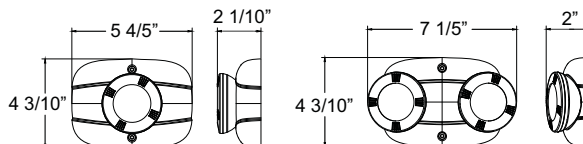

LRHS-1

LRHS-2

NEW

LRHR-1

NEW

LRHR-2

LRHS-WP-1

LRHS-WP-2

PRODUCT FEATURES

- ▶ Adjustable heads to increase center-to-center spacing
- ▶ Mounting hardware included
- ▶ Suitable for ceiling or end Mounting

Cat. No.	No. of Heads	Voltage	Housing Color	Wattage
LRHS (Square LED Remote Head)	1	MV (3.6V, 6V, 9.6V & 12V)	W (White)	Blank (1W per Head)
	2		B (Black)	HO (1.5W per Head)
NEW LRHR (Round LED Remote Head)	1	3 (3.2V)	W (White)	4 (3.6W Total)
	2			6 (6.3W Total)
				13 (12.8W Total)
LRHS-WP (Outdoor Square LED Remote)	1	MV (3.6V, 6V, 9.6V & 12V)	GY (Grey)	Blank (1W per Head)
	2		B (Black)	HO (1.5W per Head)