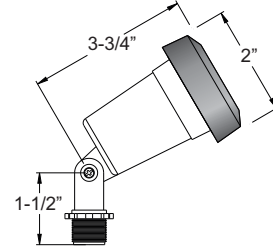

I40 | 120V Flood Lights

LH150-SG

PRODUCT FEATURES

- ▶ Cast Aluminum
- ▶ 120 Volts
- ▶ Black Silicon Gasket Seals Lamp
- ▶ PAR38 Lamp Not Included (90W Max.) LED Bulb Compatible
- ▶ Premium Lamp Holder

POWDER COATED FINISHES

Shown In Gray

FGHL20

PRODUCT FEATURES

- ▶ Composite
- ▶ 120 Volts
- ▶ PAR20 Lamp Not Included (50W Max.) LED Bulb Compatible
- ▶ Convex Acrylic Lens
- ▶ O-Ring Silicone Gasket

FINISH

*HL20S

PRODUCT FEATURES

- ▶ Cast Aluminum
- ▶ 120 Volts
- ▶ PAR20 Lamp Not Included (50W Max.) LED Bulb Compatible
- ▶ Tempered Glass Lens
- ▶ O-Ring Silicone Gasket

POWDER COATED FINISHES

Shown In Green

FGHL38

PRODUCT FEATURES

- ▶ Composite
- ▶ 120 Volts
- ▶ PAR38 Lamp Not Included (90W Max.) LED Bulb Compatible
- ▶ Tempered Glass Lens
- ▶ O-Ring Silicone Gasket