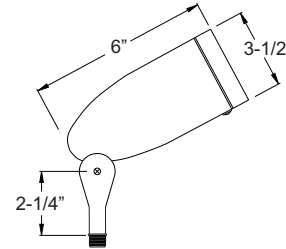

Shown In Gray

FGHL20

PRODUCT FEATURES

- ▶ Composite
- ▶ 120 Volts
- ▶ PAR20 Lamp Not Included (50W Max.) LED Bulb Compatible
- ▶ Convex Acrylic Lens
- ▶ O-Ring Silicone Gasket

FINISH

*HL20S

PRODUCT FEATURES