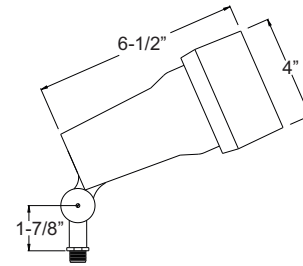

I40 | 120V Flood Lights

LH150-SG

PRODUCT FEATURES

- Cast Aluminum
- 120 Volts
- Black Silicon Gasket Seals Lamp
- PAR38 Lamp Not Included (90W Max.) LED Bulb Compatible
- Premium Lamp Holder

POWDER COATED FINISHES

FGHL20

PRODUCT FEATURES

- Composite
- 120 Volts
- PAR20 Lamp Not Included (50W Max.) LED Bulb Compatible
- Convex Acrylic Lens
- O-Ring Silicone Gasket

FINISH

*HL20S

PRODUCT FEATURES

- Cast Aluminum
- 120 Volts
- PAR20 Lamp Not Included (50W Max.) LED Bulb Compatible
- Tempered Glass Lens
- O-Ring Silicone Gasket

POWDER COATED FINISHES

FGHL38

PRODUCT FEATURES

- Composite
- 120 Volts
- PAR38 Lamp Not Included (90W Max.) LED Bulb Compatible
- Tempered Glass Lens
- O-Ring Silicone Gasket

FINISH

H.I.D. Lighting