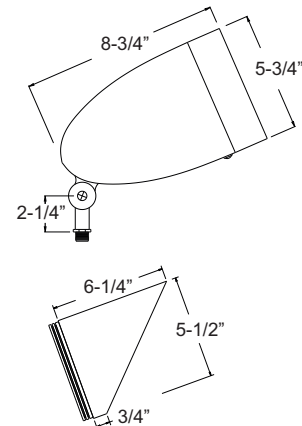

I40 | 120V Flood Lights

LH150-SG

PRODUCT FEATURES

- Cast Aluminum
- 120 Volts
- Black Silicon Gasket Seals Lamp
- PAR38 Lamp Not Included (90W Max.) LED Bulb Compatible
- Premium Lamp Holder

POWDER COATED FINISHES

FGHL20

PRODUCT FEATURES

- Composite
- 120 Volts
- PAR20 Lamp Not Included (50W Max.) LED Bulb Compatible
- Convex Acrylic Lens
- O-Ring Silicone Gasket

FINISH

*HL20S

PRODUCT FEATURES

- Cast Aluminum
- 120 Volts
- PAR20 Lamp Not Included (50W Max.) LED Bulb Compatible
- Tempered Glass Lens
- O-Ring Silicone Gasket

POWDER COATED FINISHES

FGHL38

PRODUCT FEATURES

- Composite
- 120 Volts
- PAR38 Lamp Not Included (90W Max.) LED Bulb Compatible
- Tempered Glass Lens
- O-Ring Silicone Gasket

FINISH

H.I.D. Lighting