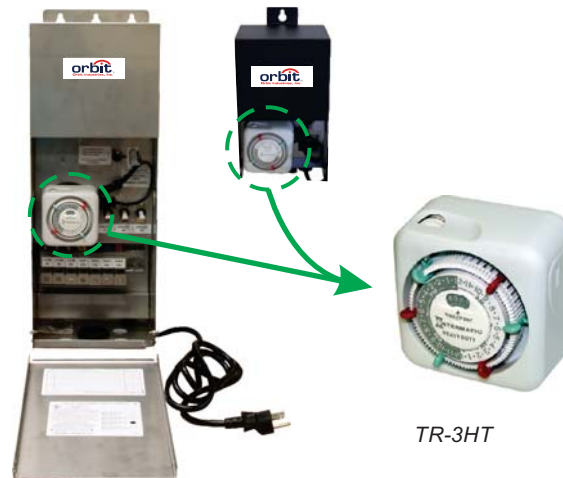

Professional Series

PRODUCT FEATURES

- Primary Voltage: 120 Volts
- Secondary Voltage: 12/13/14/15 Volts
- Frequency: 50/60 Hz
- Stainless Steel: SS304 Grade
- Black: Powder Coated CRCA Steel
- Core Type: E&I
- Insulation Class: H
- Circuit Breaker Protection
- Sealed in Epoxy Compound
- Timer and Photo Cell Ready
- Add "-TP" to end of item # to order Transformer with Timer & Photocell included

**12V~15V Multi-Tap
with Plug-In cord**

Transformer Only	Transformer with Timer & Photocell Installed	Finish	Max. Wattage	Dimension (L x W x H)
TRT-75-SS	TRT-75-SS-TP	Stainless Steel	75W	18.976" x 5.35" x 5.629"
TRT-75-BK	TRT-75-BK-TP	Black	75W	
TRT-100-SS	TRT-100-SS-TP	Stainless Steel	100W	
TRT-100-BK	TRT-100-BK-TP	Black	100W	
TRT-150-SS	TRT-150-SS-TP	Stainless Steel	150W	
TRT-150-BK	TRT-150-BK-TP	Black	150W	
TRT-300-SS	TRT-300-SS-TP	Stainless Steel	300W	19.055" x 6.496" x 5.905"
TRT-300-BK	TRT-300-BK-TP	Black	300W	
TRT-600-SS	TRT-600-SS-TP	Stainless Steel	600W	
TRT-600-BK	TRT-600-BK-TP	Black	600W	
TRT-900-SS	TRT-900-SS-TP	Stainless Steel	900W	
TRT-900-BK	TRT-900-BK-TP	Black	900W	

Transformer Accessories

Cat. No.	Description	Specs
PC-1ST	Plug-In Swivel-Type Photocell	1200W Tungsten/1000VA Ballast, 1.5VA, 10~20 Lx On/30~60 Lx Off
TR-3HT	Plug-In 24-HR Timer	125VAC, 60HZ, 15A, 1750W 24HR 3 On/Off Settings

TR-3HT