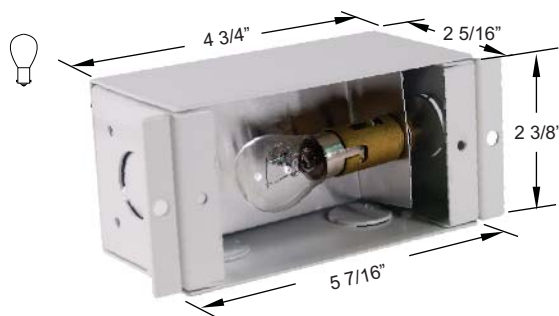

### B60H HOUSING

- ▶ 12 Volts
- ▶ Suitable for installation in poured concrete
- ▶ Powder Coated Galvanized Steel
- ▶ Bayonet 18W Lamp Included (26W Max.)
- ▶ Use with B600C or B601C Coverplates
- ▶ Easily Accessible Wiring with 1/2" KO
- ▶ Adjustable Mounting Flanges