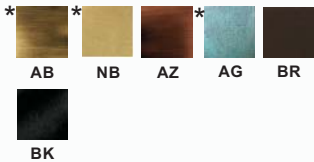

### B600C FINISHES

**B600C-AG**  
Aged Green

**B600C-ARB**  
Architectural  
Bronze

**B600C-SS**  
Stainless Steel

**B600C-WH**  
White

### B601C FINISHES

**B601C-BK**  
Black

**B601C-NB**  
Natural Brass

**B601C-BR**  
Bronze

*Order housing & coverplate separately*