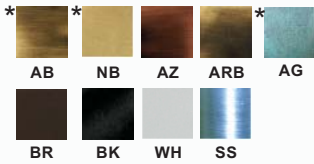

### COVER PLATES

- ▶ Solid Brass (AB, NB, AZ, ARB, AG)
- ▶ Powder Coated Galvanized Steel (BR, BK, WH)
- ▶ Stainless Steel (SS)
- ▶ Silicone Gasket

**B600C-AB**  
Shown Installed  
Antique Brass

**B601C-AZ**  
Shown Installed  
Antique Bronze

### B600C FINISHES

**B600C-AG**  
Aged Green

**B600C-ARB**  
Architectural  
Bronze

**B600C-SS**  
Stainless Steel

**B600C-WH**  
White

### B601C FINISHES

**B601C-BK**  
Black

**B601C-NB**  
Natural Brass

**B601C-BR**  
Bronze

*Order housing & coverplate separately*