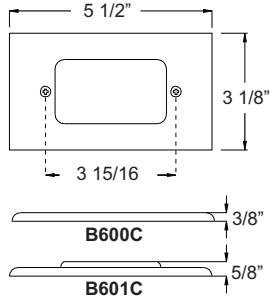

B60 Series

COVER PLATES

- Solid Brass (AB, NB, AZ, ARB, AG)
- Powder Coated Galvanized Steel (BR, BK, WH)
- Stainless Steel (SS)
- Silicone Gasket

B600C-AB
Shown Installed
Antique Brass