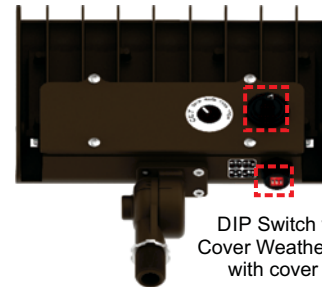

H1 | LED Flood & Area Lights

*AWC-LFL7 SERIES

PRODUCT FEATURES

- ▶ UL Listed for Wet Location
- ▶ Die Cast Aluminum Housing
- ▶ UV Resistant Bronze Powder Coat Finish
- ▶ Polycarbonate Lens with Weatherproof Gasket
- ▶ 7H x 6V NEMA Type
- ▶ Ambient Operating Temp: -40°C / -40°F to 40°C / 104°F
- ▶ 50,000 Life Hours
- ▶ Adjustable Wattage & CCT
- ▶ 0-10V/PWM/VR Dimmable
- ▶ 5 Year Limited Warranty

CERTIFICATES

Adjustable Color Temperature (CCT) Knob
(cover included)

AWC-LFL7-KN

AWC-LFL7-T

DIP Switch with Cover Weatherproof with cover on

Catalog No.	Voltage	System Wattage	Color Temp.	Lumens	Wattage Equiv.
AWC-LFL7-50W-KN	120~277V	15W/ 20W/ 30W/ 50W	3000K/ 4000K/ 5000K/ 5700K	1,920 lm/ 2,560 lm/ 3,840 lm/ 6,403 lm	70W/ 100W/ 175W MH
AWC-LFL7-50W-T					

LFL7 SERIES

PRODUCT FEATURES

- ▶ UL Listed for Wet Location
- ▶ Die Cast Aluminum Housing
- ▶ UV Resistant Bronze Powder Coat Finish
- ▶ Polycarbonate Lens with Weatherproof Gasket
- ▶ 7H x 6V NEMA Type
- ▶ Ambient Operating Temp: -40°C / -40°F to 40°C / 104°F
- ▶ 50,000 Life Hours
- ▶ 0-10V/PWM/VR Dimmable
- ▶ 5 Year Limited Warranty