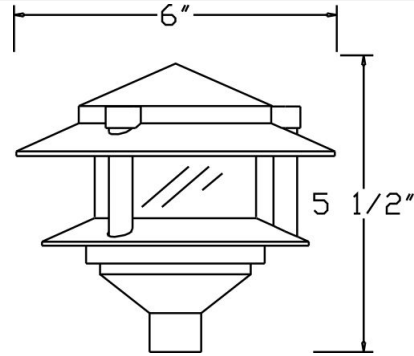

Catalog#: L2020B
LED OUTDR 2-TIER PGODA FRSTD LENS CST AL, 12V, 3000K

Category Landscape Lighting
Page [18](#)

Specifications:

Material	Cast Aluminum
Voltage	12 Volts
Lamp type	JC Bi-Pin 20W Lamp Included, 20W Max.
Lens type	Frosted Glass Lens Only
Socket	Premium grade Porcelain socket with Nickel contacts and Teflon-jacketed wire leads
Gasket	Sealed with high grade weatherproof Silicone Gasket
Wiring	Pre-wired with 24" SPT-1 Cord
Accessories	2-Tier 4" Extension Wand GS-85 PVC Spike SWN-BK Silicone Wire Nuts
Document	Installation Instructions
Certifications	