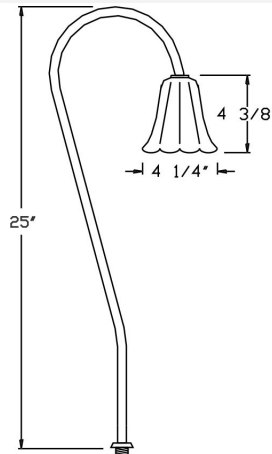

Catalog#: LS220
LED OUTDOOR CAST ALUMINUM PATH LIGHT - 12V

Category Landscape Lighting

Specifications:

Material	Cast Aluminum
Voltage	12 Volts
Lamp type	LBAY-CW or LBAY-3W-WW Included, 50W Max.
Socket	Premium grade Porcelain socket with Nickel contacts and Teflon-jacketed wire leads
Gasket	Sealed with high grade weatherproof Silicone Gasket
Wiring	Pre-wired with 24" SPT-1 Cord
Accessories	GS-10 Super Spike SWN-BK Silicone Wire Nuts
Document	Installation Instructions
Certifications	