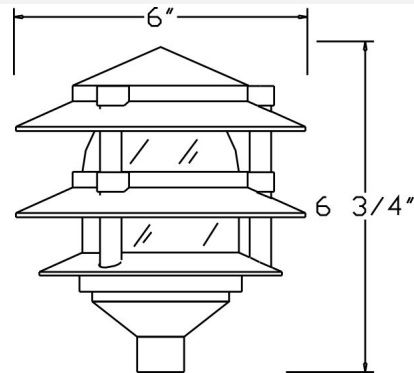

Catalog#: L2030B

LED OUTDOOR 3-TIER CAST ALUMINUM PAGODA LIGHTS, 12V

Category Landscape Lighting
Page [18](#)

Specifications:

Material Cast Aluminum
Voltage 12 Volts
Lamp type [LBAY-CW](#) or [LBAY-3W-WW](#)
 Included, 50W Max.
Lens type Frosted Glass Lens - Standard,
 Clear Lens by Request
Socket Premium grade Porcelain socket
 with Nickel contacts and
 Teflon-jacketed wire leads
Gasket Sealed with high grade
 weatherproof Silicone Gasket
Wiring Pre-wired with 24" SPT-1 Cord
Accessories 3-Tier
 8" Extension Wand
 GS-85 PVC Spike
[SWN-BK](#) Silicone Wire Nuts
Warranty 1 Year Warranty
Life Hours 25,000
Document [Installation Instructions](#)
Certifications