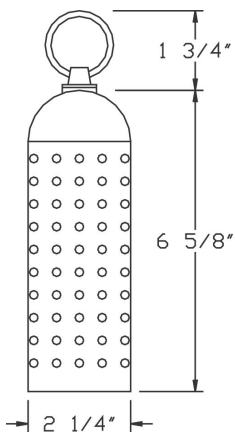

Catalog#: L9013B
LED TREE LIGHT, CAST ALUMINUM, 12V

Category Landscape Lighting
Page [I19](#)

Specifications:

Material Cast Aluminum
Voltage 12 Volts
Lamp type: [LBAY-CW](#) or [LBAY-3W-WW](#)
 Included, 50W Max.
Accessories 18" Cable and Chain
Warranty 1 Year Warranty
Life Hours 25,000
Certifications 

Cat. No.	Finish	Color Temp
L9013B	BK (Black)	CW (4100K)
		WW (3000K)

*Sample Part No.: L9013B-BK-CW