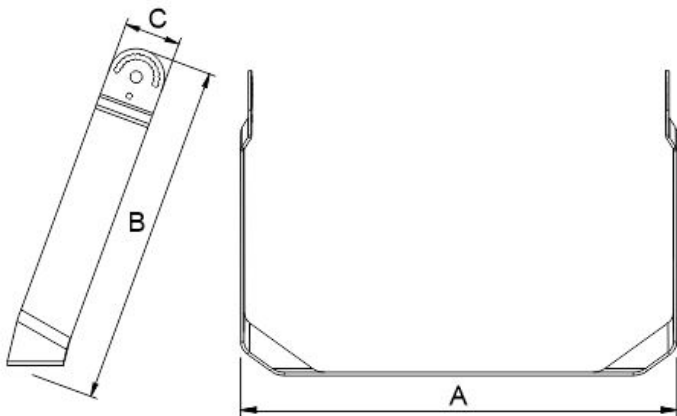

**Catalog#: LFL10-YK**  
**YOKE MOUNT FOR LFL10 SERIES, BRONZE**

Category LED  
 Page [H3](#)

**Features:**

Yoke mount for LFL10 Series [120~277V](#), [277~480V](#)

**Specifications:**

Color Bronze

**Dimensions:**

Catalog Number	UPC	Description	Dimension	Std. Pkg.
LFL10-YK-80	615624015004	Yoke Mount for LFL10 80W-230W	(A) 13-3/8" x (B) 10-1/8" x (C) 1-3/4"	12
LFL10-YK-300	615624015011	Yoke Mount for LFL10 300W-400W	(A) 13-1/2" x (B) 12" x (C) 2"	10