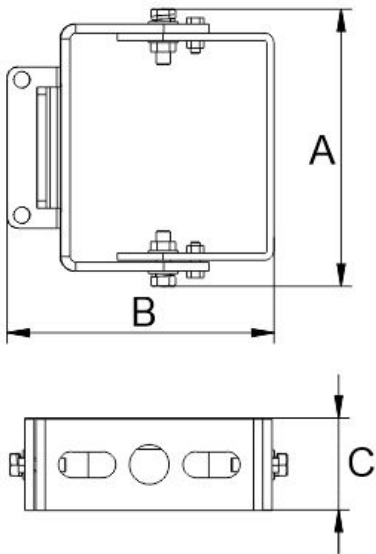

Catalog#: LFL10-T
TRUNNION MOUNT FOR LFL10 SERIES, BRONZE

Category	LED
Page	H3
Barcode	6-15624-01498-4

Features:

Trunion Mount for LFL10 Series [120~277V](#), [277~480V](#)

Specifications:

Color Bronze

Dimensions:

(A) 6" x (B) 5-3/4" x (C) 2"

Packaging Info:

Std. Pkg 8