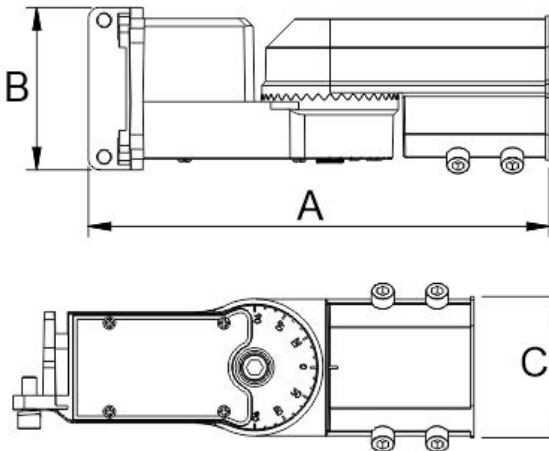

Catalog#: LFL10-SF
2-3/8" I.D. SLIP FITTER WITH 180° ADJUSTABILITY FOR LFL10 SERIES, BRONZE

Category	LED
Page	H3
Barcode	6-15624-01497-7

Features:

2-3/8" Inside Diameter, 180° Adjustable Slip Fitter for LFL10 Series [120~277V](#), [277~480V](#)

Specifications:

Color	Bronze
-------	--------

Dimensions:

(A) 9-7/8" x (B) 3-1/2" x (C) 3"

Packaging Info:

Std. Pkg	8
----------	---