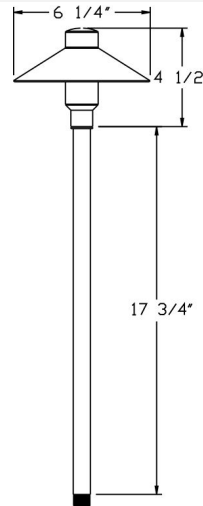

Catalog#: LB225

LED OUTDOOR SOLID BRASS MUSHROOM PATH LIGHT- 2W, 12V

Category LED

Specifications:

- Material Solid Brass
- Voltage 12 Volts
- Lamp type [LJC 2W](#) Lamp Included
- Lens type Frosted Glass Lens
- Socket Premium grade Porcelain socket with Nickel contacts and Teflon-jacketed wire leads
- Gasket Sealed with high grade weatherproof Silicone Gasket
- Wiring Pre-wired with 24" SPT-1 Cord
- Accessories GS-10 Super Spike
[SWN-BK](#) Silicone Wire Nuts
- Document [Installation Instructions](#)
- Certifications 

Cat. No.	Finishes	Wattage	Color Temp
LB225	AB (Antique Brass) AZ (Antique Bronze) ARB (Architectural Bronze) AG (Aged Green)	2W	WW (3000K)
			CW (4100K)

*Sample Part No.: LB225-AZ-WW