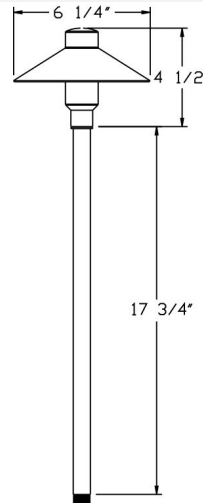

**Catalog#: LB225**

**LED OUTDOOR SOLID BRASS MUSHROOM PATH LIGHT- 2W, 12V**

**Category** LED

**Specifications:**

Material	Solid Brass
Voltage	12 Volts
Lamp type	<a href="#">LJC 2W</a> Lamp Included
Lens type	Frosted Glass Lens
Socket	Premium grade Porcelain socket with Nickel contacts and Teflon-jacketed wire leads
Gasket	Sealed with high grade weatherproof Silicone Gasket
Wiring	Pre-wired with 24" SPT-1 Cord
Accessories	GS-10 Super Spike <a href="#">SWN-BK</a> Silicone Wire Nuts
Document	<a href="#">Installation Instructions</a>
Certifications	

Cat. No.	Finishes	Wattage	Color Temp
LB225	<b>AB</b> (Antique Brass) <b>AZ</b> (Antique Bronze ) <b>ARB</b> (Architectural Bronze ) <b>AG</b> (Aged Green)	2W	<b>WW</b> (3000K)
			<b>CW</b> (4100K)

\*Sample Part No.: LB225-AZ-WW