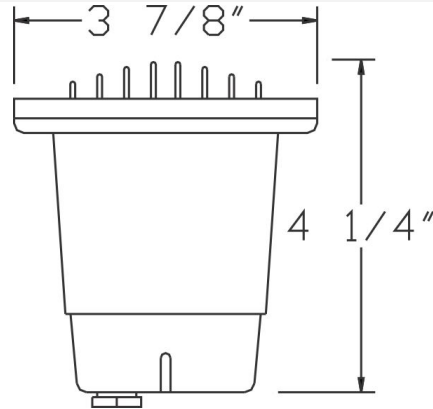

Catalog#: L5012

LED OUTDOOR CAST ALUMINUM SPOT/WELL HOODED FIXTURE - 5W, 12V

Category LED

Specifications:

| | |
|----------------|---|
| Material | Cast Aluminum |
| Voltage | 12 Volts |
| Lamp type: | LMR16 5W Lamp Included |
| Lens type | Tempered Glass Lens |
| Socket | Premium grade Porcelain socket with Nickel contacts and Teflon-jacketed wire leads |
| Gasket | Sealed with high grade weatherproof Silicone Gasket |
| Wiring | Pre-wired with 24" SJT Cord |
| Accessories | Optional Adjustable Direction Lamp Bracket |
| Document | Installation Instructions |
| Certifications |  |

| Cat. No. | Finishes | Wattage | Color Temp |
|----------|--|---------|------------|
| L5012 | BK (Black) BR (Bronze) WH (White) VG (Verde Green) | 5W | WW (3000K) |
| | | | CW (5000K) |

*Sample Part No.: L5012-BK-5-WW