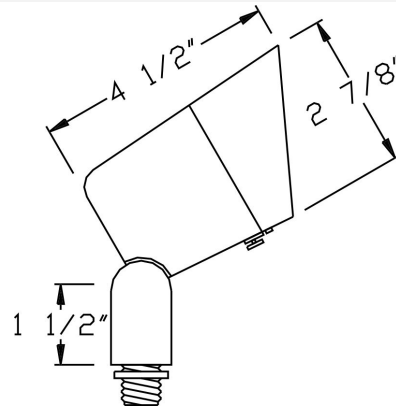

**Catalog#: LS126**

**LED OUTDOOR CAST ALUMINUM DIRECTIONAL LIGHT- 5W, 12V**

**Category** LED

**Specifications:**

- Material: Cast Aluminum
- Voltage: 12 Volts
- Lamp type: [LMR16 5W](#) Lamp Included
- Lens type: Convex Tempered Glass Lens
- Socket: Premium grade Porcelain socket with Nickel contacts and Teflon-jacketed wire leads
- Gasket: Sealed with high grade weatherproof Silicone Gasket
- Wiring: Pre-wired with 24" SPT-1 Cord
- Accessories: GS-85 PVC Spike  
[SWN-BK](#) Silicone Wire Nuts
- Document: [Installation Instructions](#)
- Certifications: 

Cat. No.	Finishes	Wattage	Color Temp
LS126	<b>BK</b> (Black) <b>BR</b> (Bronze ) <b>RU</b> (Rust ) <b>SA</b> (Sand) <b>GN</b> (Green) <b>VG</b> (Verde Green)	5W	<b>WW</b> (3000K)
			<b>CW</b> (5000K)

\*Sample Part No.: LS126-RU-5-WW