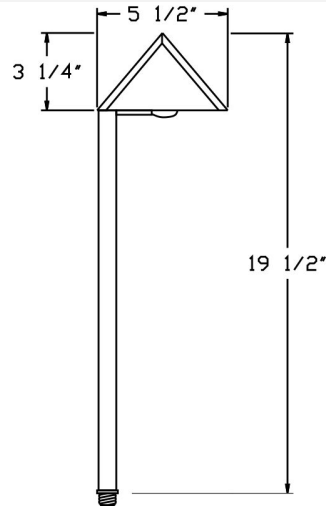

**Catalog#: LB107**

**LED OUTDOOR SOLID BRASS PYRAMID PATH LIGHT- 2W, 12V**

**Category** LED

**Specifications:**

Material	Solid Brass
Voltage	12 Volts
Lamp type	<a href="#">LBAY-CW</a> or <a href="#">LBAY-3W-WW</a> Included, 50W Max.
Socket	Premium grade Porcelain socket with Nickel contacts and Teflon-jacketed wire leads
Gasket	Sealed with high grade weatherproof Silicone Gasket
Wiring	Pre-wired with 24" SPT-1 Cord
Accessories	GS-10 Super Spike <a href="#">SWN-BK</a> Silicone Wire Nuts
Document	<a href="#">Installation Instructions</a>
Certifications	

Cat. No.	Finishes	Wattage	Color Temp
LB107	AG (Aged Green)	2W	WW (3000K)
			CW (4100K)

\*Sample Part No.: LB107-AG-WW

\*LB107-AG-WW While Supplies Last