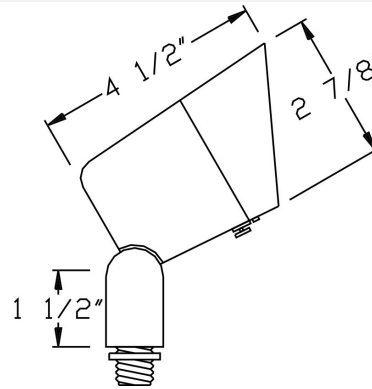

Catalog#: LB126

LED OUTDOOR BRASS DIRECTIONAL LIGHT- 5W, 12V

Category LED

Specifications:

| | |
|----------------|---|
| Material | Cast Brass |
| Voltage | 12 Volts |
| Lamp type | LMR16 5W Lamp Included |
| Lens type | Tempered Glass Lens |
| Socket | Premium grade Porcelain socket with Nickel contacts and Teflon-jacketed wire leads |
| Gasket | Sealed with high grade weatherproof Silicone Gasket |
| Wiring | Pre-wired with 24" SPT-1 Cord |
| Accessories | GS-85 PVC Spike SWN-BK Silicone Wire Nuts |
| Document | Installation Instructions |
| Certifications |  |

*Sample Part No.: LB126-AZ-5-WW