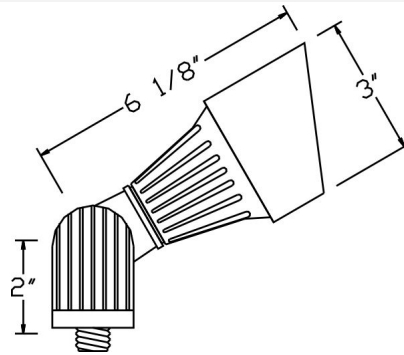

Catalog#: L1021

LED OUTDOOR CAST ALUMINUM DIRECTIONAL LIGHT- 5W, 12V

Category LED

Specifications:

Material	Cast Aluminum
Voltage	12 Volts
Lamp type	LMR16 5W Lamp Included
Lens type	Tempered Glass Lens
Socket	Premium grade Porcelain socket with Nickel contacts and Teflon-jacketed wire leads
Gasket	Sealed with high grade weatherproof Silicone Gasket
Wiring	Pre-wired with 24" SPT-1 Cord
Accessories	Adjustable Key Knuckle GS-85 PVC Spike SWN-BK Silicone Wire Nuts
Document	Installation Instructions
Certifications	

Cat. No.	Finishes	Wattage	Color Temp
L1021	BK (Black) BR (Bronze) GN (Green) VG (Verde Green)	5W	WW (3000K)
			CW (5000K)

*Sample Part No.: L1021-BK-5-WW