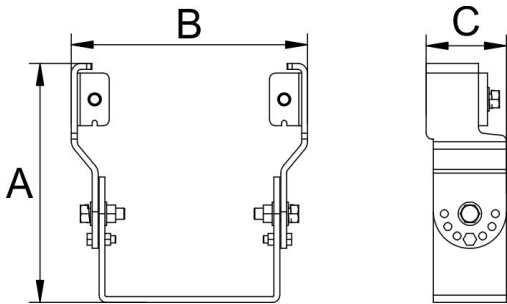

**Catalog#: LFL8-T**  
**TRUNNION MOUNT FOR LFL8-80W TO 300W, BRONZE**

<b>Category</b>	LED
<b>Page</b>	<a href="#">H16</a>
<b>Barcode</b>	6-15624-01427-4

**Features:**

Trunion Mount for LFL8 Series [120~277V](#), [277~480V](#)

**Specifications:**

Color Bronze

**Dimensions:**

(A) 6-3/8" x (B) 6-3/8" x (C) 2-1/8"

**Packaging Info:**

Std. Pkg 10