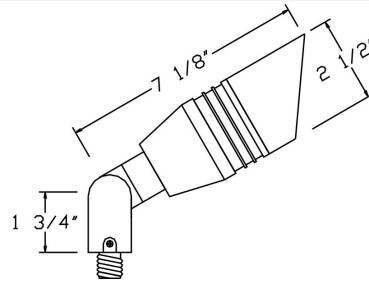

**Catalog#: LS121**  
**LED OUTDOOR CAST ALUMINUM DIRECTIONAL LIGHT BULLET - 12V**

**Category** LED

**Specifications:**

Material	Cast Aluminum
Voltage	12 Volts
Wattage	5W
Lamp type	<a href="#">LMR16 5W</a> Lamp Included
Socket	Premium grade Porcelain socket with Nickel contacts and Teflon-jacketed wire leads
Gasket	Sealed with high grade weatherproof Silicone Gasket
Wiring	Pre-wired with 24" SPT-1 Cord
Accessories	GS-85 PVC Spike <a href="#">SWN-BK</a> Silicone Wire Nuts
Document	<a href="#">Installation Instructions</a>
Certifications	