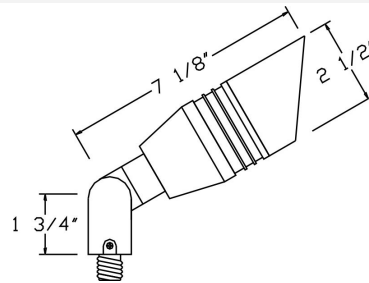

Catalog#: LS121
LED OUTDOOR CAST ALUMINUM DIRECTIONAL LIGHT BULLET - 12V

Category LED

Specifications:

- Material: Cast Aluminum
- Voltage: 12 Volts
- Wattage: 5W
- Lamp type: [LMR16 5W](#) Lamp Included
- Socket: Premium grade Porcelain socket with Nickel contacts and Teflon-jacketed wire leads
- Gasket: Sealed with high grade weatherproof Silicone Gasket
- Wiring: Pre-wired with 24" SPT-1 Cord
- Accessories: GS-85 PVC Spike
[SWN-BK](#) Silicone Wire Nuts
- Document: [Installation Instructions](#)
- Certifications: 